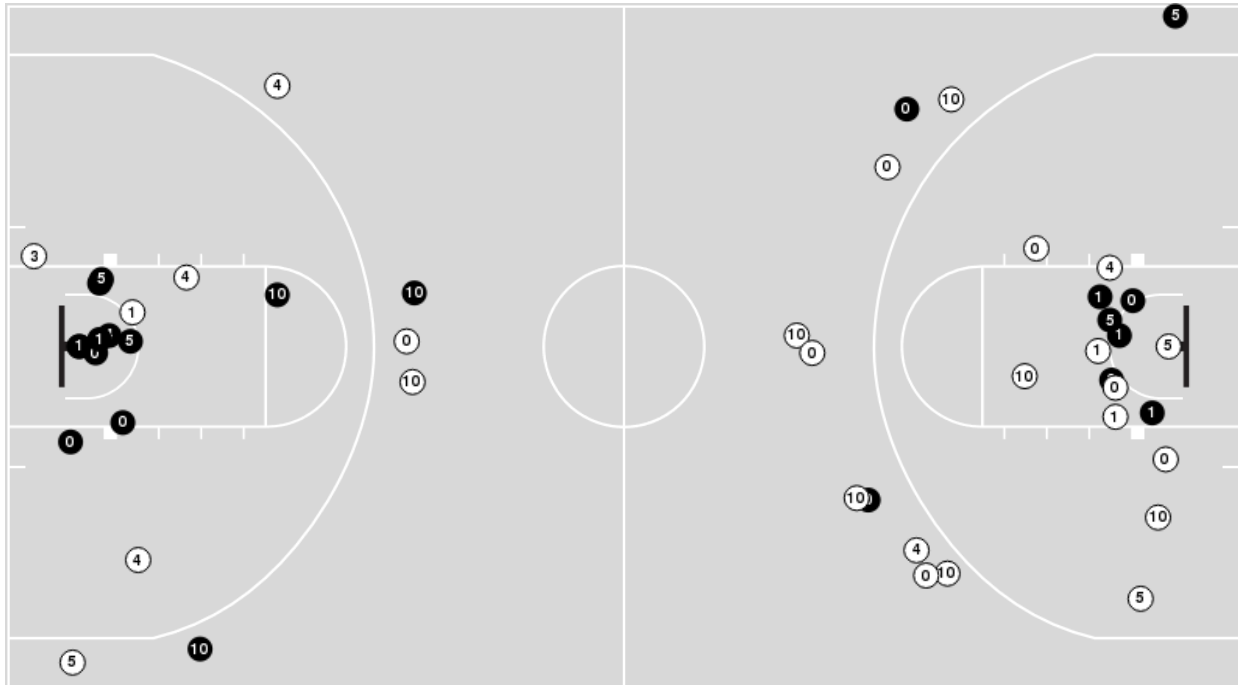

Players => AllFG Types=>AllResults=>All
Georgia Tech

All Field Goals