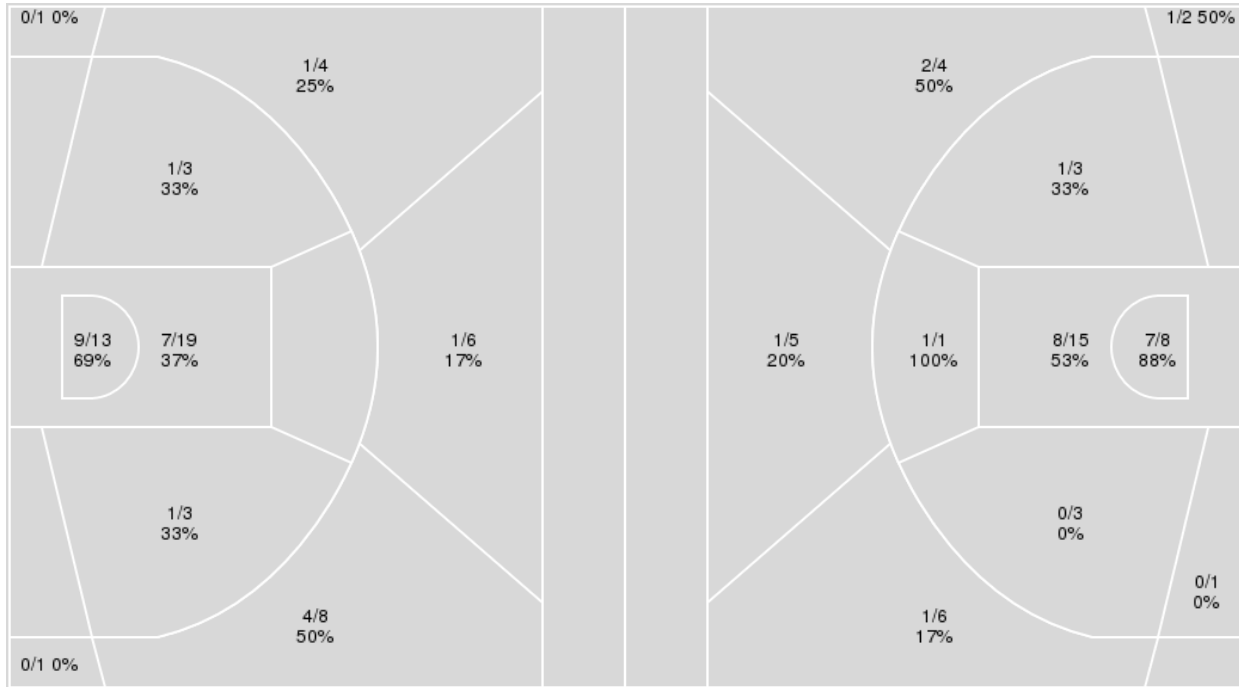

Officials: Ted Valentine, Pat Driscoll, Matt Potter

{ Players => 0, 1, 2, 3, 4, 5, 10, 11, 12, 13, 20, 22, 23, 24, 30, 33; } FG { Players => All; } FG Types => All; Results => All;
Types => All; Results => All;

Louisville

Georgia Tech

Louisville	M/A	%
Field Goals	24/58	41
2 Points	18/38	47
3 Points	6/20	30
Free Throws	14/23	61

Georgia Tech	M/A	%
Field Goals	22/48	46
2 Points	17/31	55
3 Points	5/17	29
Free Throws	15/20	75