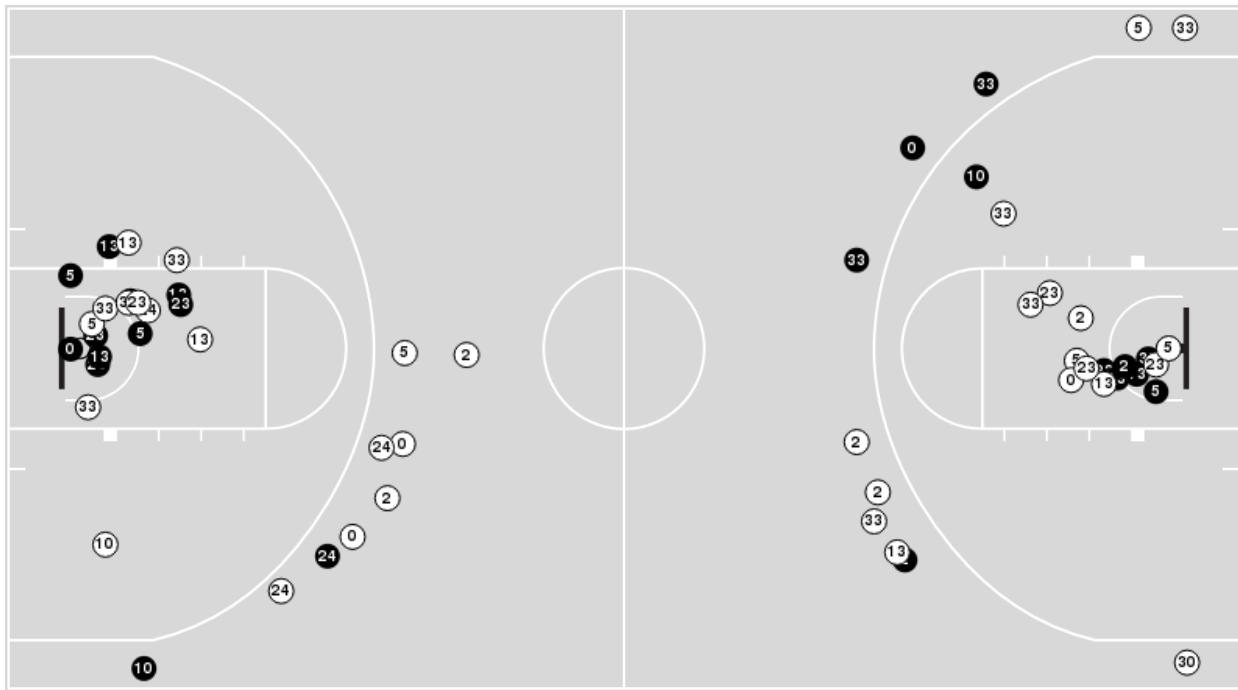

Officials: Ted Valentine, Pat Driscoll, Matt Potter

Players => 0, 1, 2, 3, 4, 5, 10, 11, 12, 13, 20, 22, 23, 24, 30, 33 FG Types=>All Results=>All

Louisville

All Field Goals