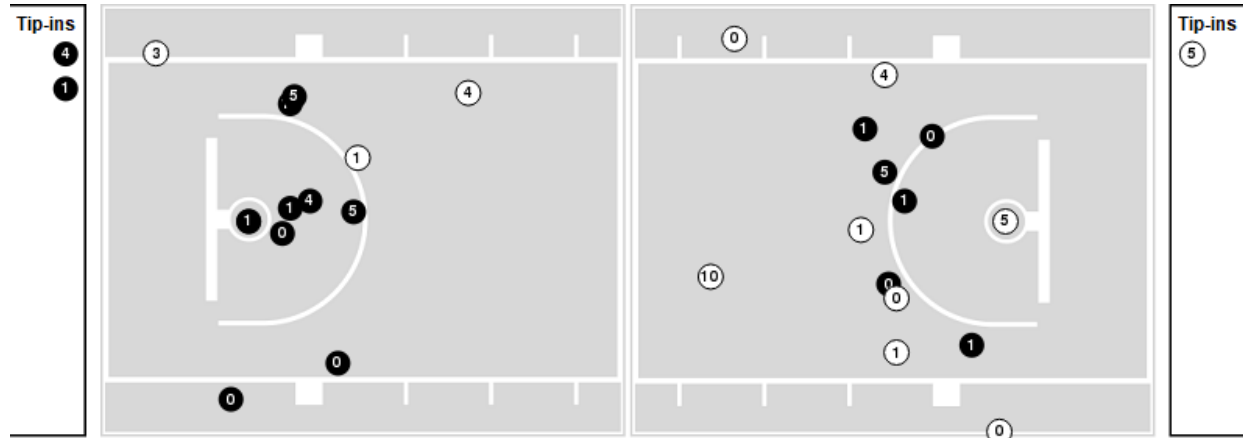

Blow Up Chart

● Made   ○ Missed   N - Player Number

Georgia Tech	M/A	%
Field Goals	22/48	46
2 Points	17/31	55
3 Points	5/17	29
Free Throws	15/20	75

Georgia Tech	M/A	%
Points in the Paint	30 (15 / 23)	65
Fast Break Points	7 (3/3)	100
Second Chance Points	9 (6/9)	67
Effective FG%	51