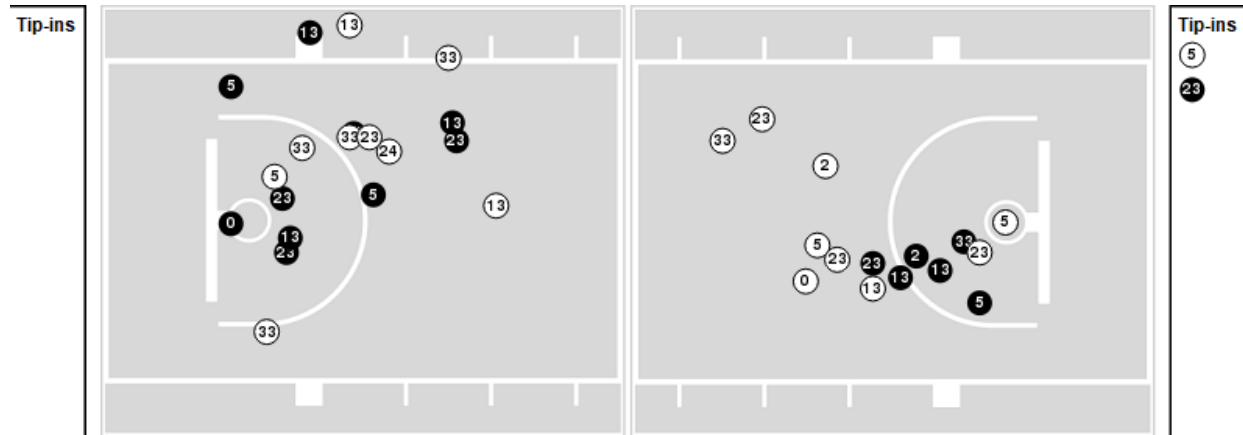

Blow Up Chart

● Made ○ Missed N - Player Number

Louisville	M/A	%
Field Goals	24/58	41
2 Points	18/38	47
3 Points	6/20	30
Free Throws	14/23	61

Louisville	M/A	%
Points in the Paint	32 (16 / 32)	50
Fast Break Points	6 (3/3)	100
Second Chance Points	15 (8/16)	50
Effective FG%	47