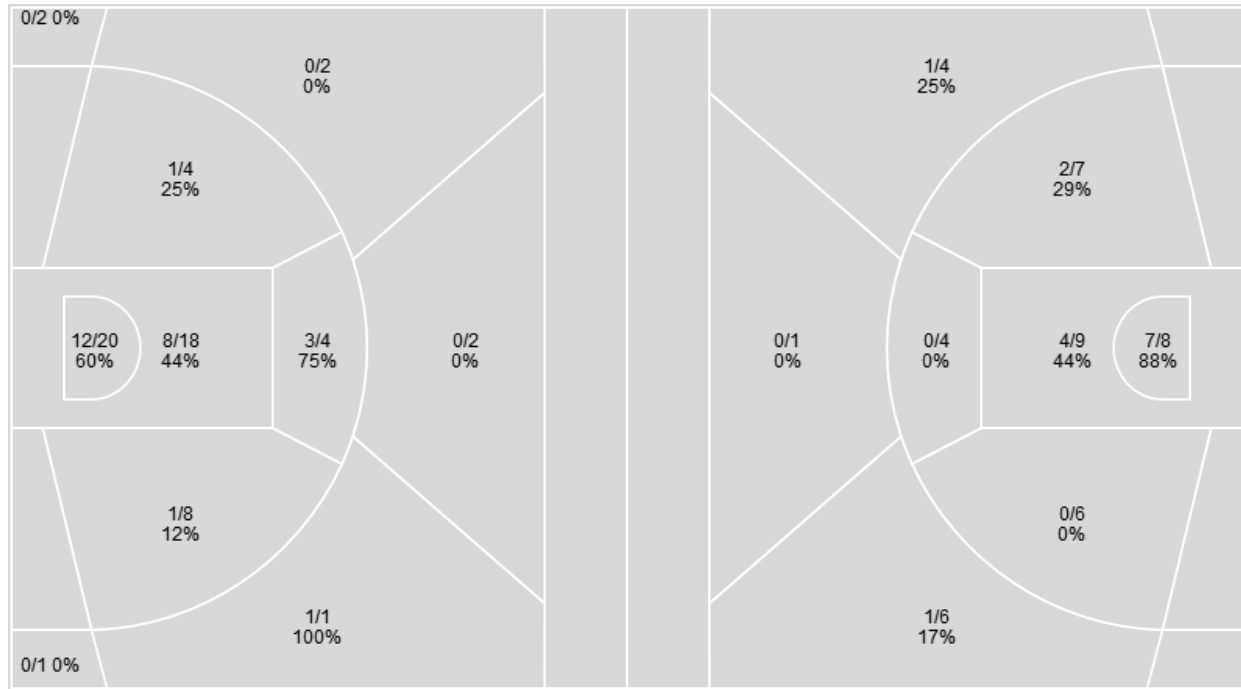

Players => All; FG Types => All; Results => All;

Players => All; FG Types => All; Results => All;

Georgia Tech

Wisconsin

Georgia Tech	M/A	%
Field Goals	26/62	42
2 Points	25/54	46
3 Points	1/8	12
Free Throws	7/10	70

Wisconsin	M/A	%
Field Goals	15/45	33
2 Points	13/34	38
3 Points	2/11	18
Free Throws	9/18	50