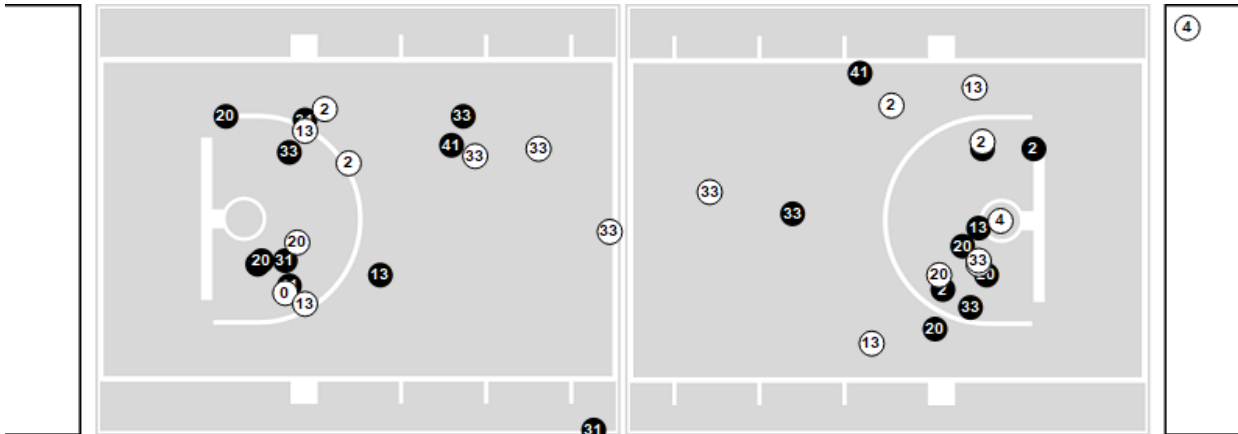

Game Time: 7:00 PM  
 Game Duration: 1:51  
 Attendance: 1,016

Officials: Bryan Brunette, Billy Smith, Pualani Spurlock

Players => All FG Types => All ; Results => All ;

**Georgia Tech**

**Shots in the Paint**

● Made ○ Missed N - Player Number ][ - Tip Ins

Georgia Tech	M/A	%
Field Goals	26/62	42
2 Points	25/54	46
3 Points	1/8	12
Free Throws	7/10	70

Official Basketball Player Plus/Minus Summary - Final  
**Wisconsin at Georgia Tech**  
 12/05/19 McCarish Pavilion, Atlanta  
 Georgia Tech vs. Wisconsin