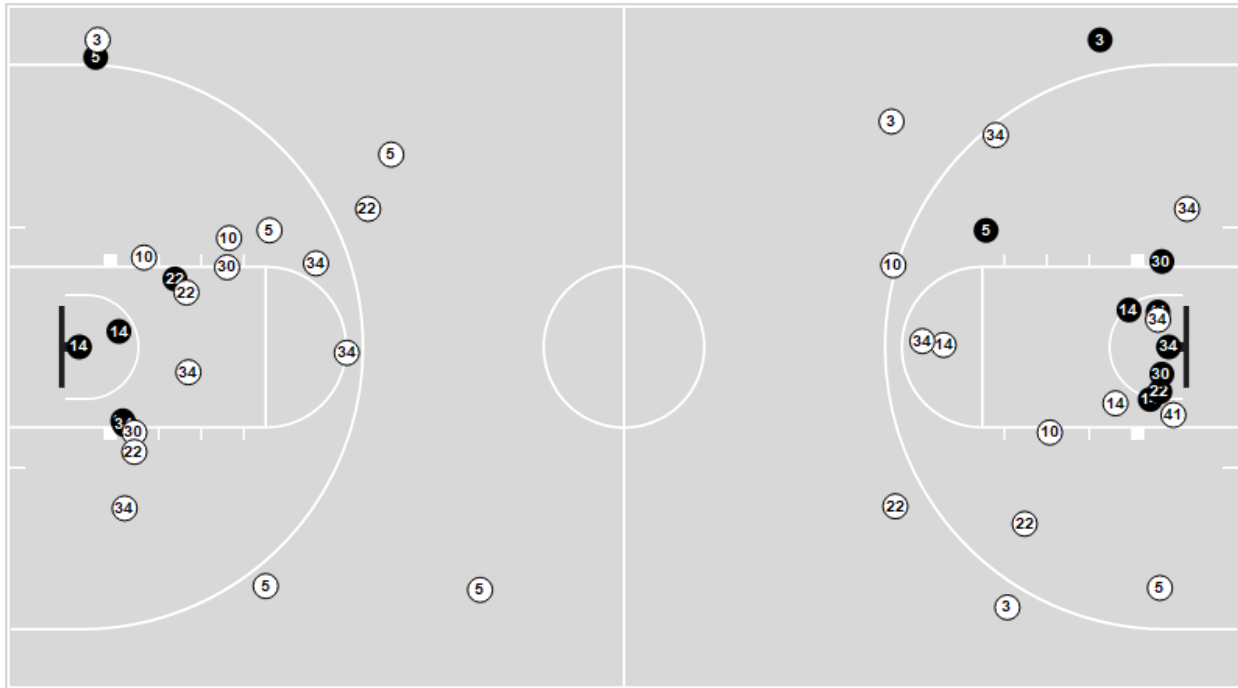

Players => All FG Types => All ; Results => All ;

Wisconsin