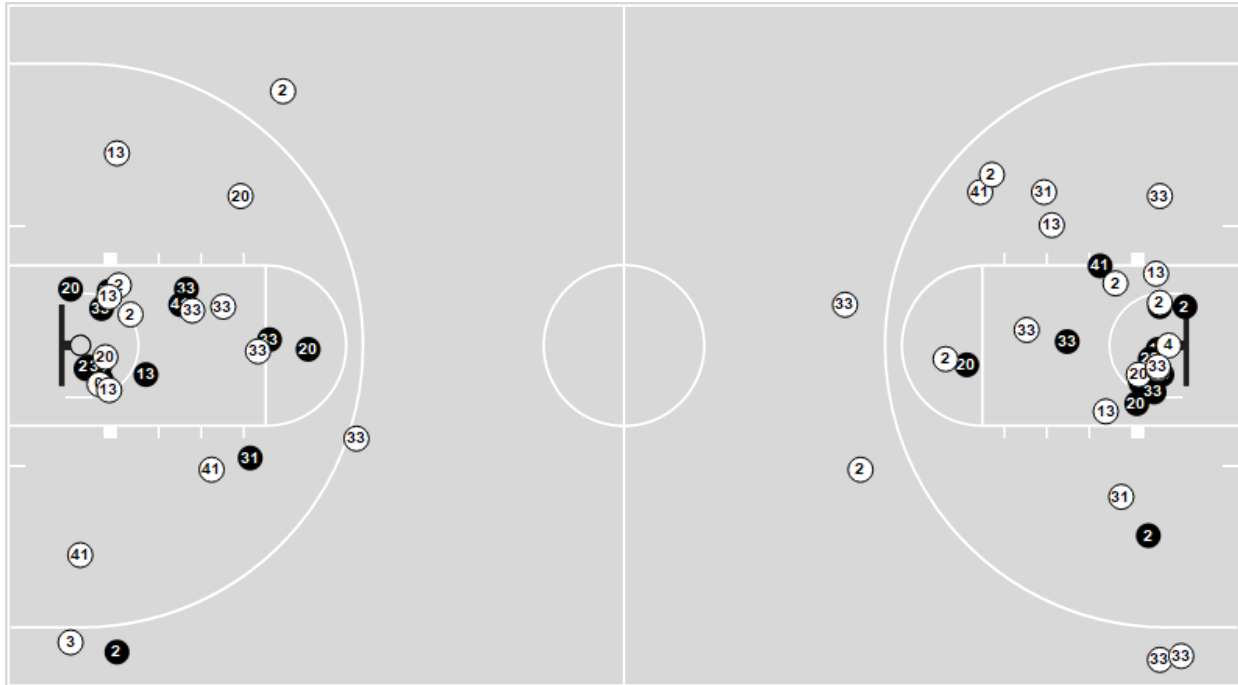

Wisconsin	M/A	%
Field Goals	15/45	33
2 Points	13/34	38
3 Points	2/11	18
Free Throws	9/18	50

Official Basketball Shot Chart - Final  
**Wisconsin at Georgia Tech**  
 12/05/19 McCarish Pavilion, Atlanta  
 Georgia Tech vs. Wisconsin

Game Time: 7:00 PM  
 Game Duration: 1:51  
 Attendance: 1,016

Officials: Bryan Brunette, Billy Smith, Pualani Spurlock

Players => All FG Types => All ; Results => All ;

**Georgia Tech**

**Shots in the Paint**