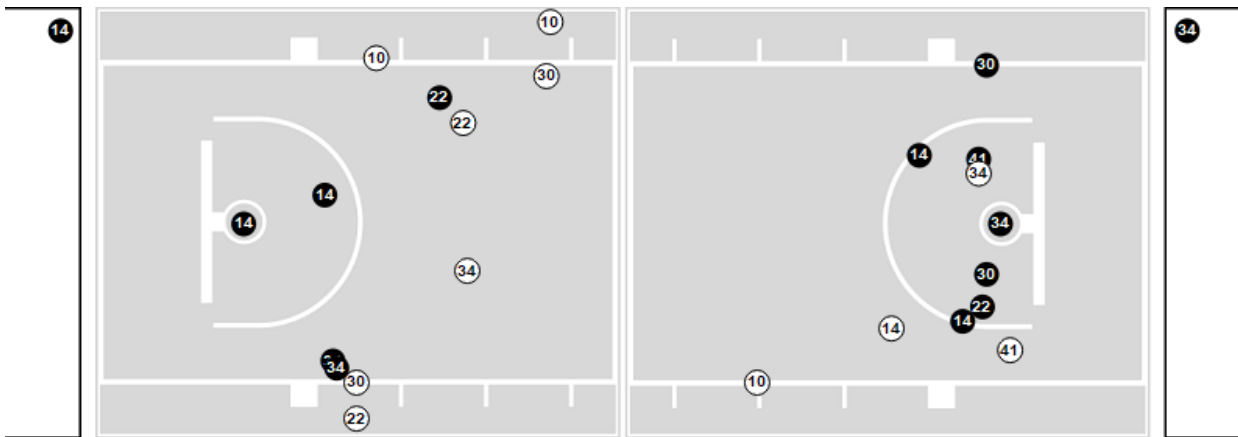

Shots in the Paint

● Made ○ Missed N - Player Number][- Tip Ins

Wisconsin	M/A	%
Field Goals	15/45	33
2 Points	13/34	38
3 Points	2/11	18
Free Throws	9/18	50