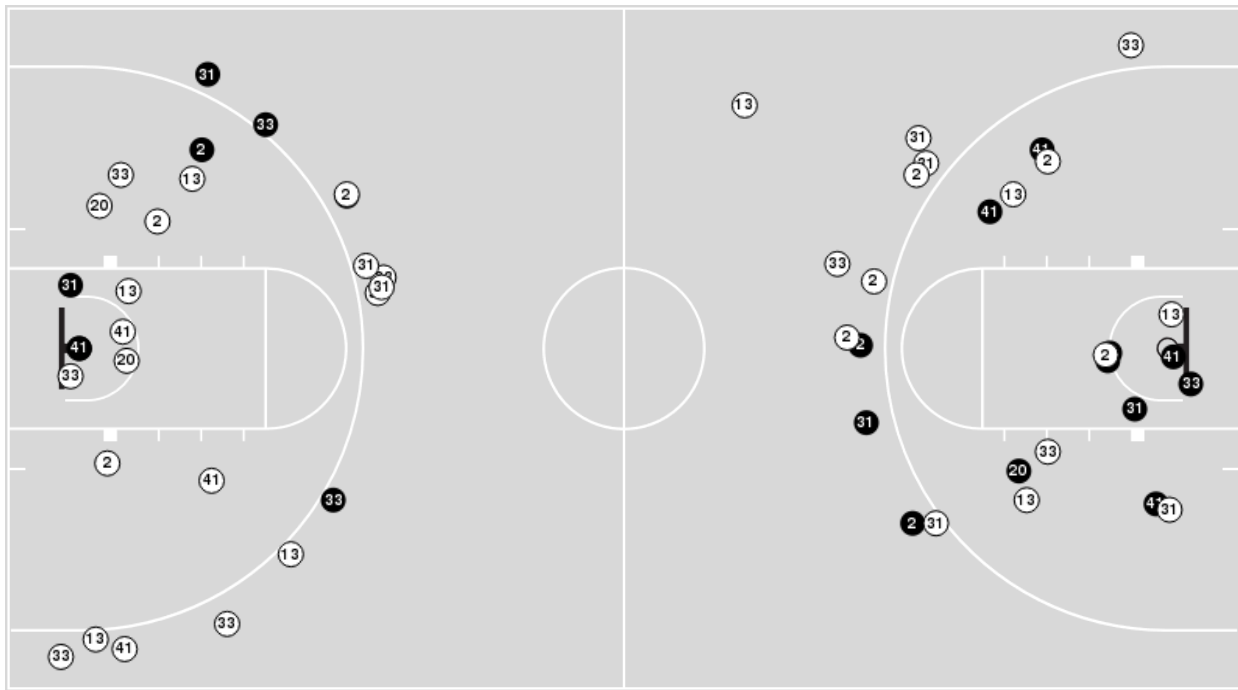

Officials: Luis Gonzalez, Neonta William, Angel Martinez

Players => AllFG Types=>AllResults=>All

Georgia Tech

All Field Goals