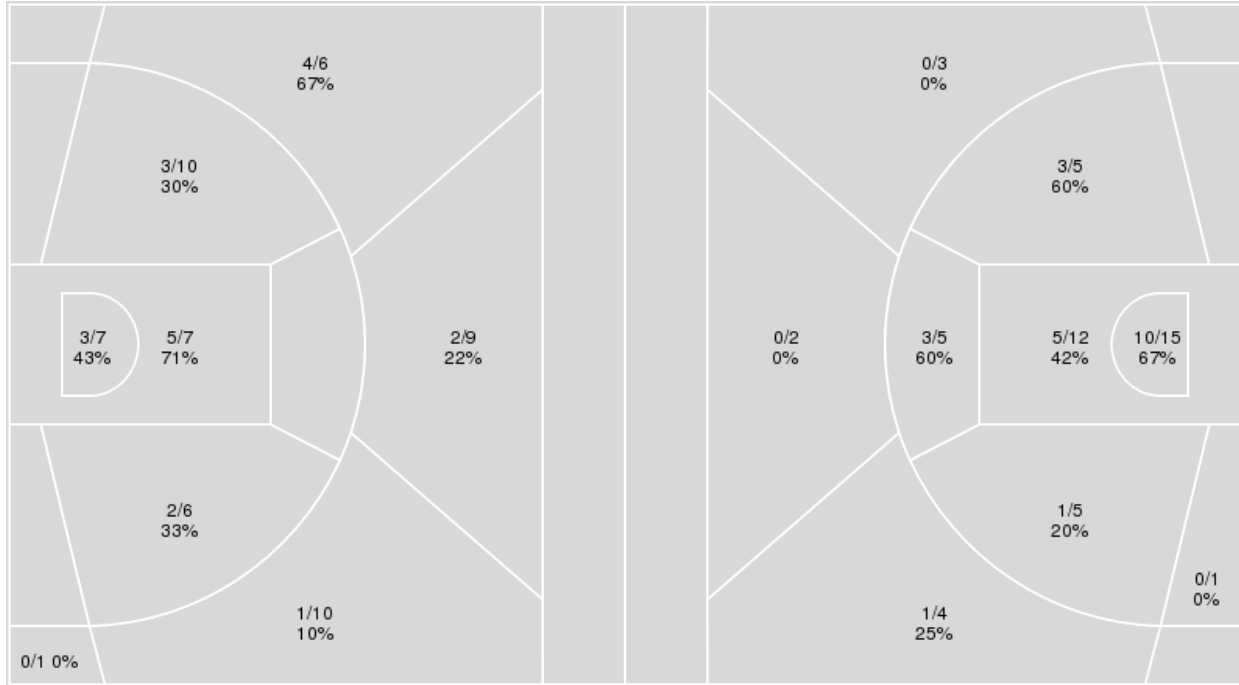

Officials: Luis Gonzalez, Neonta William, Angel Martinez

{ Players => All; } FG Types => All; Results => All;

{ Players => All; } FG Types => All; Results => All;

Georgia Tech

Texas A&M

Georgia Tech	M/A	%
Field Goals	20/56	36
2 Points	13/30	43
3 Points	7/26	27
Free Throws	1/1	100

Texas A&M	M/A	%
Field Goals	23/52	44
2 Points	22/43	51
3 Points	1/9	11
Free Throws	13/17	76