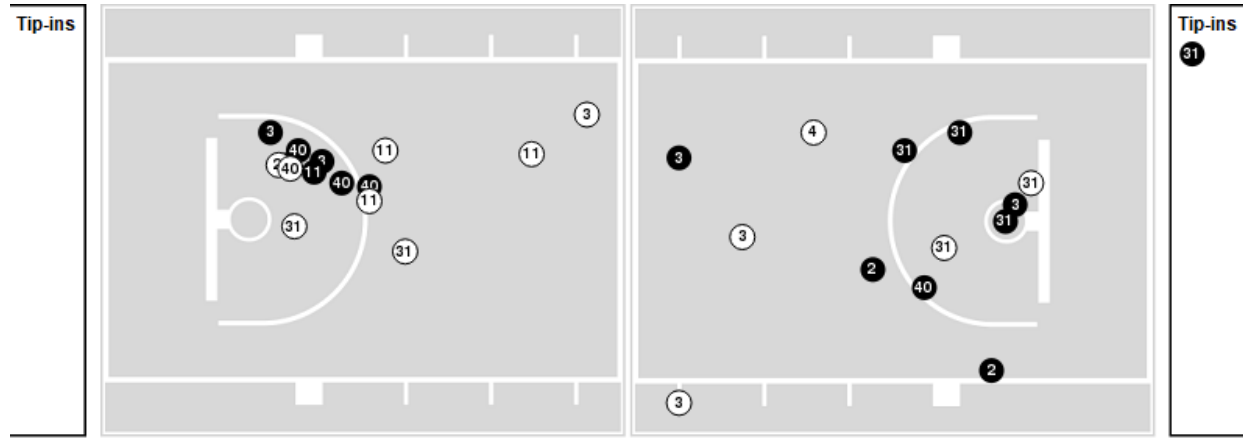

Blow Up Chart

N Made   **O** Missed   **N** - Player Number

Texas A&M	M/A	%
Field Goals	23/52	44
2 Points	22/43	51
3 Points	1/9	11
Free Throws	13/17	76

Texas A&M	M/A	%
Points in the Paint	30 (15 / 27)	56
Fast Break Points	12 (8/9)	89
Second Chance Points	11 (7/12)	58
Effective FG%	45