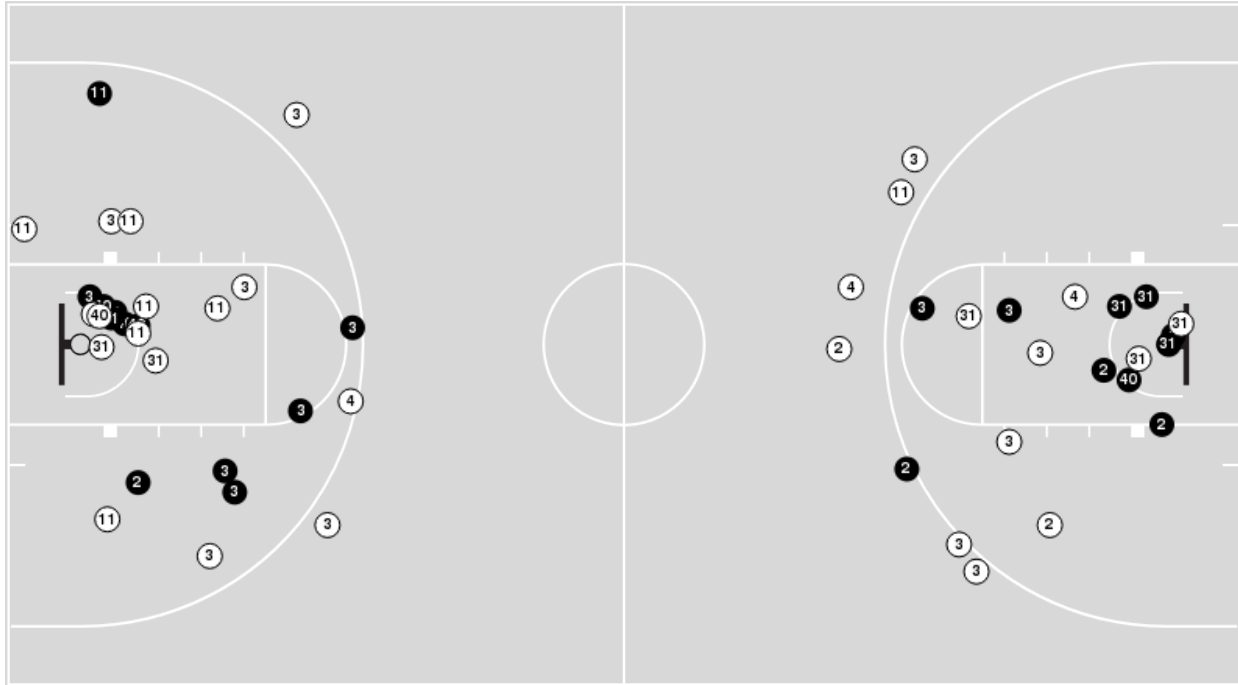

Players => AllFG Types=>AllResults=>All
Texas A&M

All Field Goals