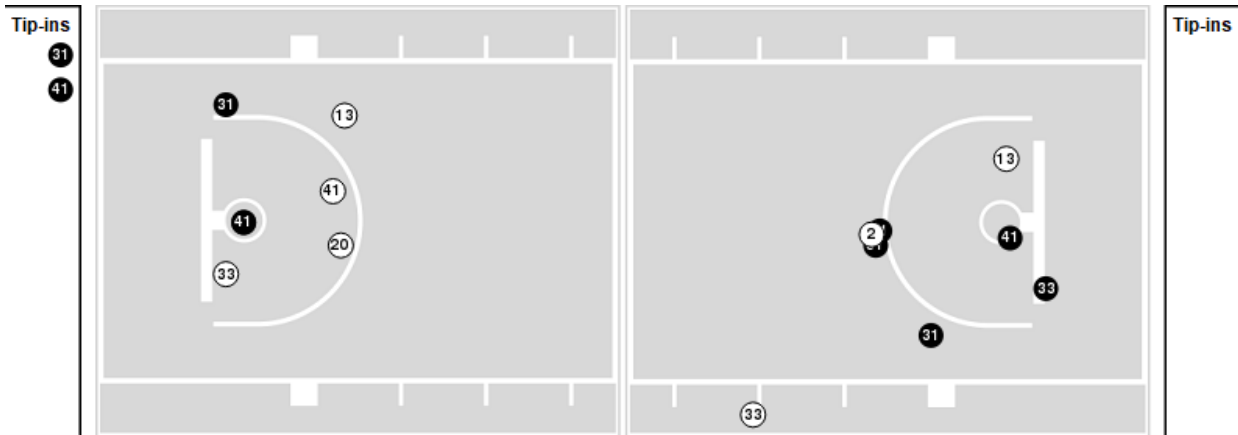

Blow Up Chart

● Made   ○ Missed   N - Player Number

Georgia Tech	M/A	%
Field Goals	20/56	36
2 Points	13/30	43
3 Points	7/26	27
Free Throws	1/1	100

Georgia Tech	M/A	%
Points in the Paint	16 (8 / 14)	57
Fast Break Points	0 (0/0)	0
Second Chance Points	10 (4/10)	40
Effective FG%	42