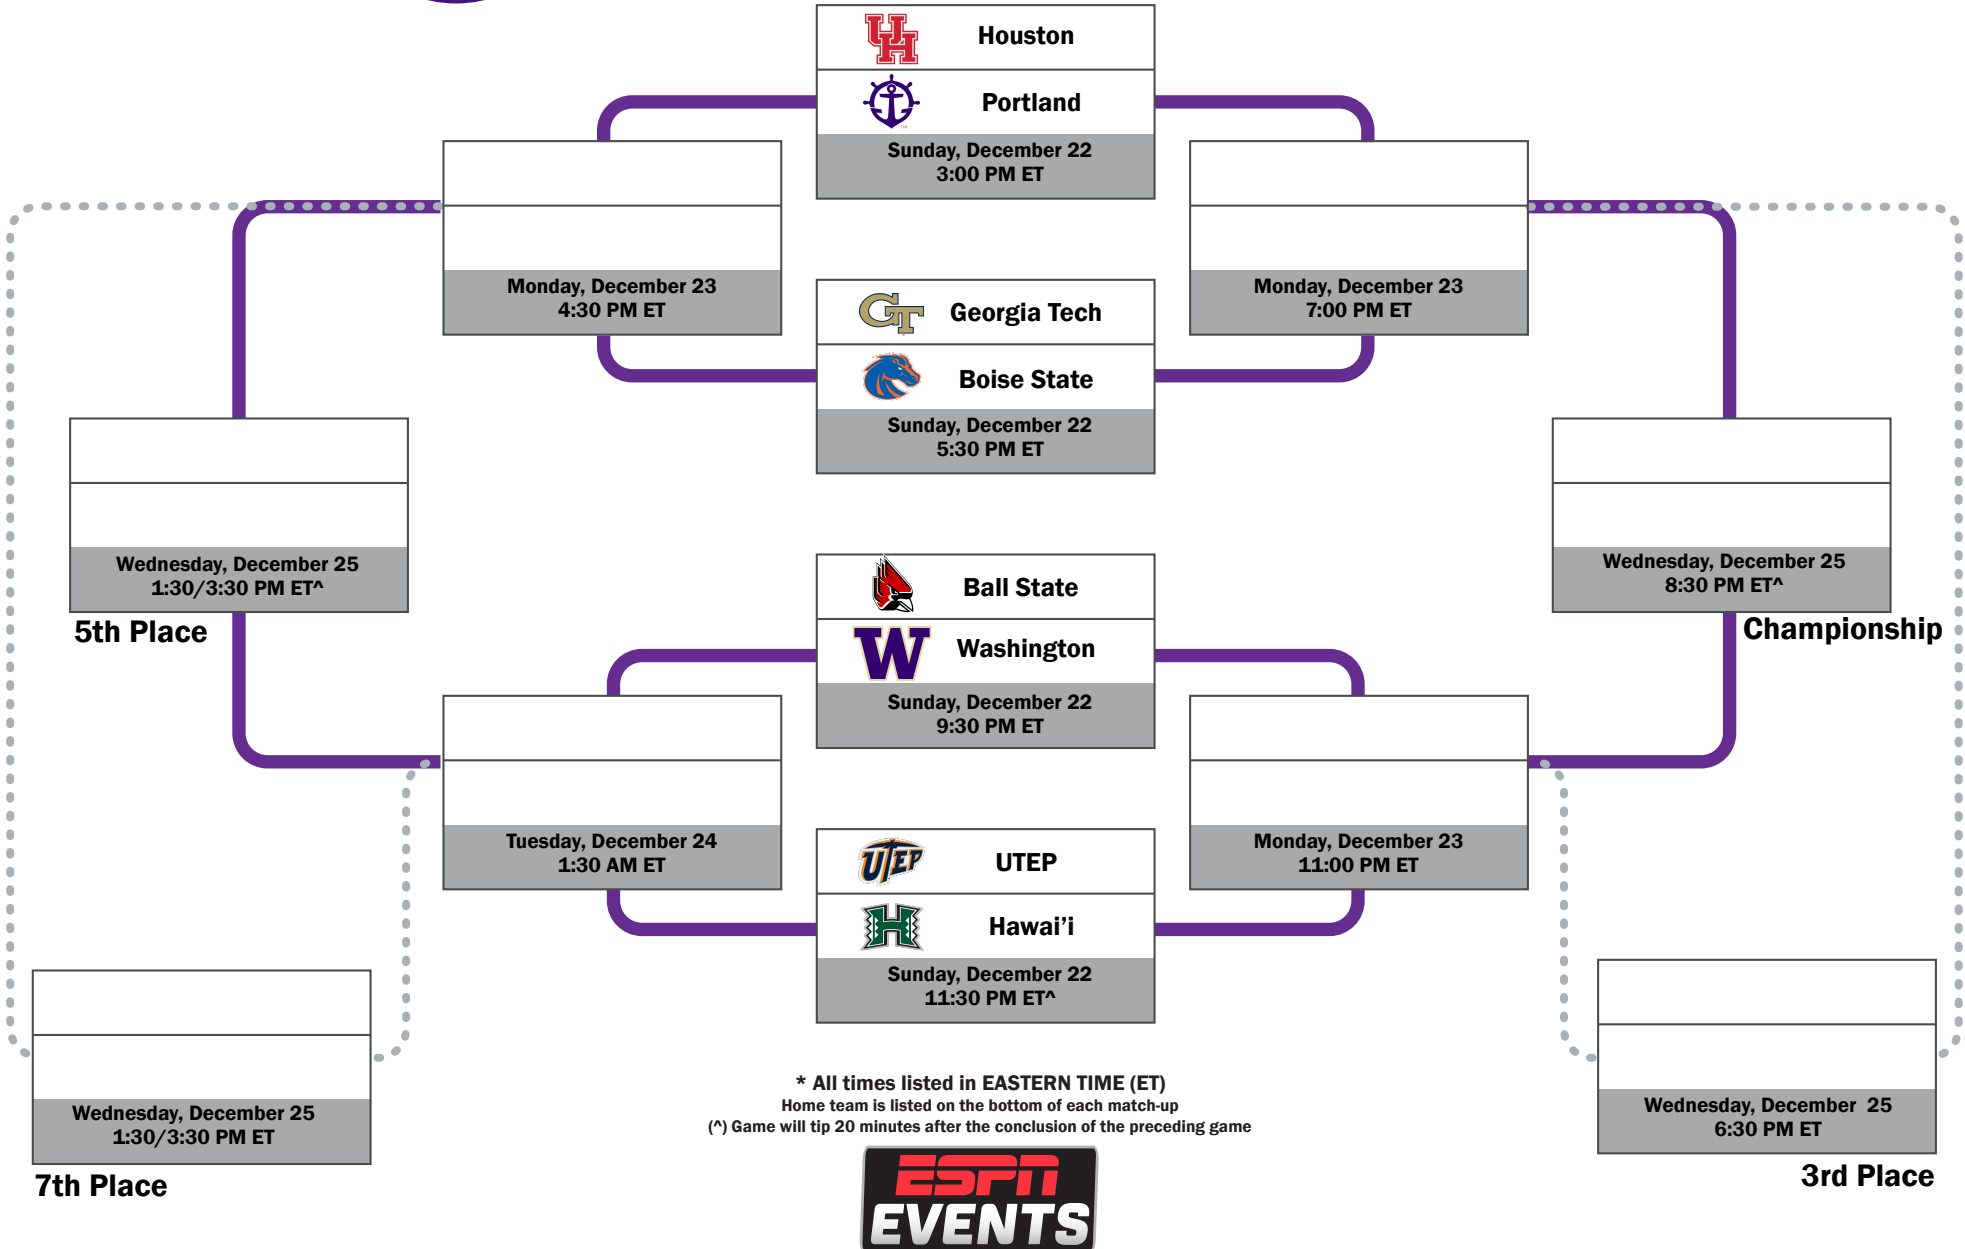

2019 Hawaiian Airlines Diamond Head Classic

December 22, 23 & 25
 Stan Sheriff Center
 Honolulu, Hawaii

* All times listed in EASTERN TIME (ET)
 Home team is listed on the bottom of each match-up
 (^) Game will tip 20 minutes after the conclusion of the preceding game

Non-Bracketed Games: Evergreen State at Portland (Dec. 13), Ball State at Georgia Tech (Dec. 18), UTEP at Houston (Dec. 19)