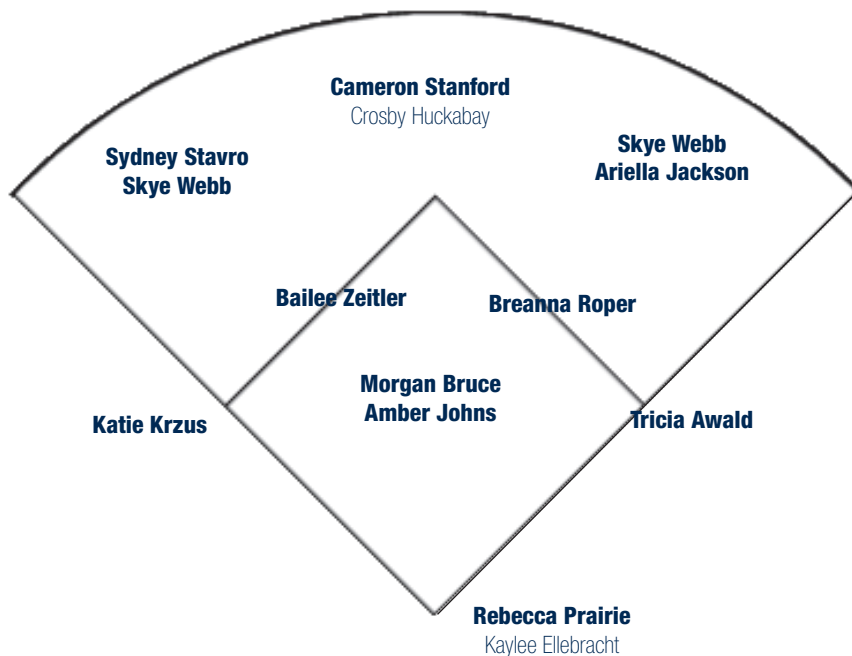

2019 DEPTH CHART