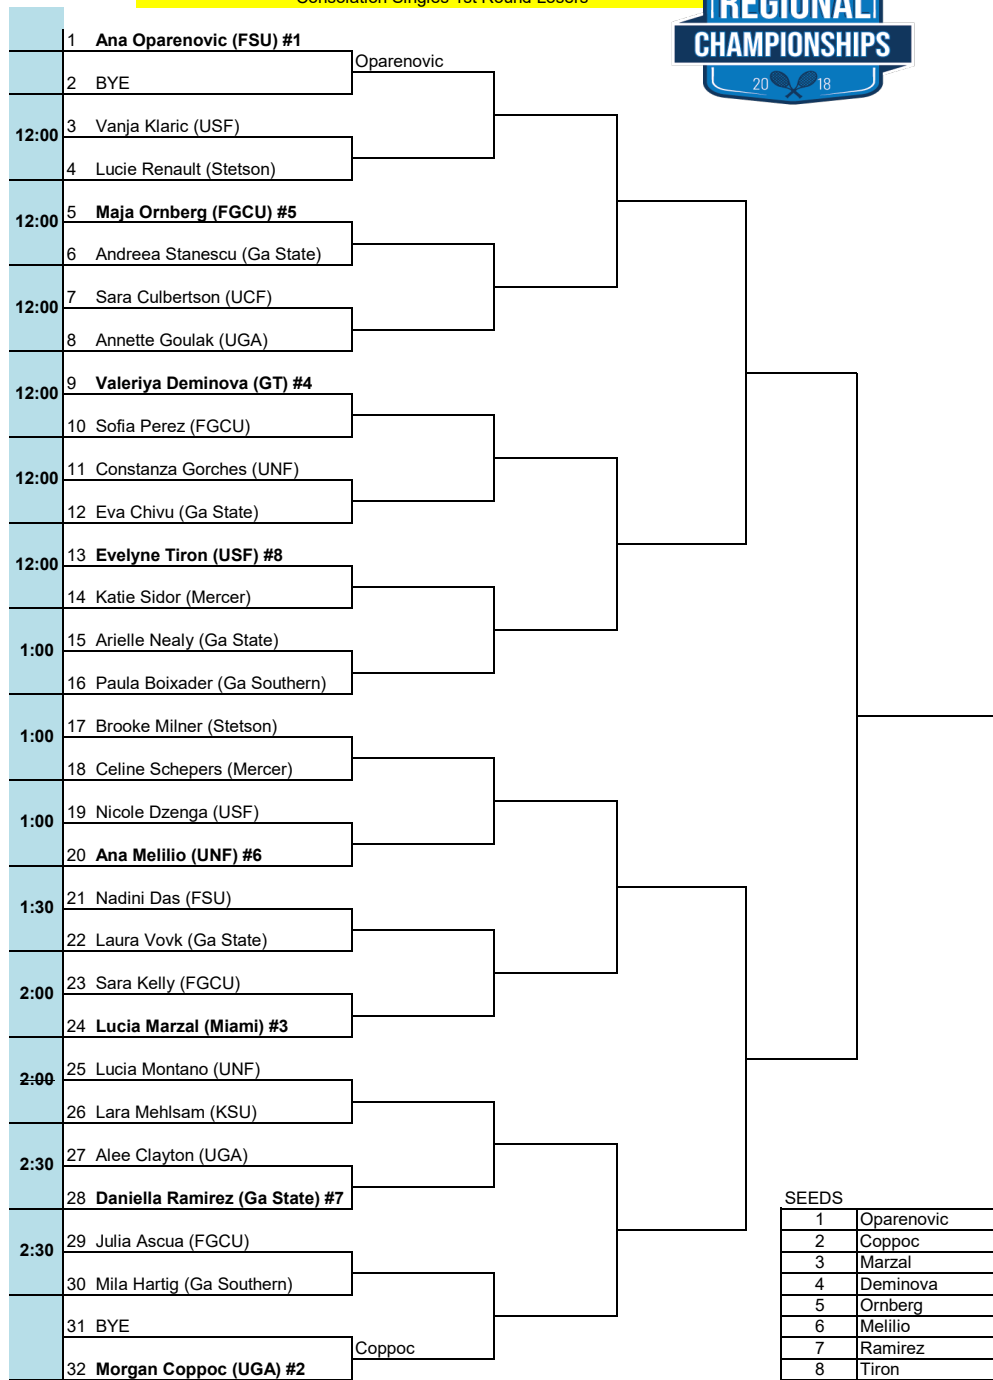

2018 ITA Regional Championships

Presented by Oracle

Hosted by Georgia Tech * 10/18/18-10/22/18

Consolation Singles 1st Round Losers