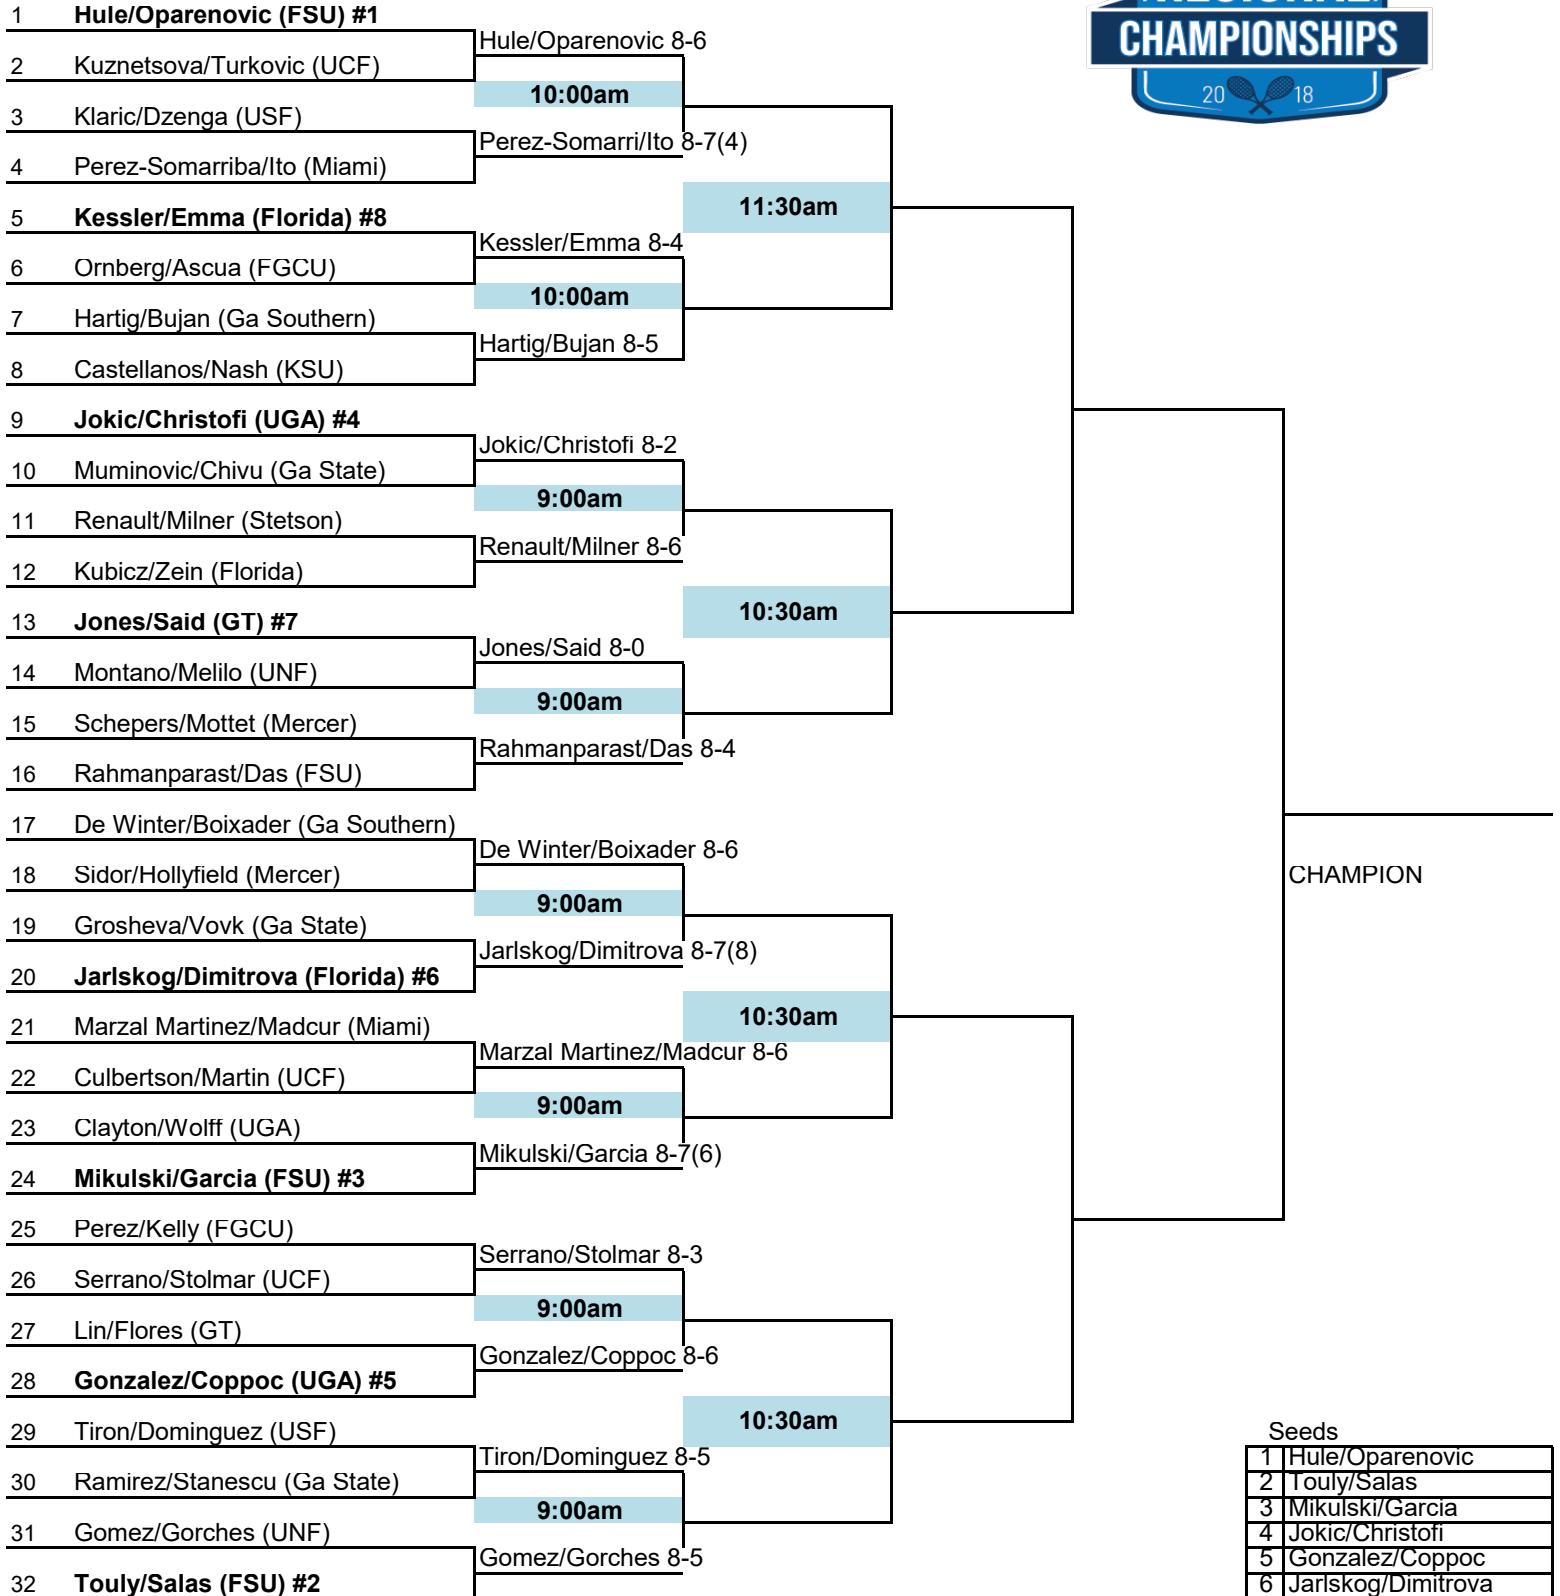

2018 ITA Regional Championships

Presented by Oracle

Hosted by Georgia Tech * 10/18/18-10/22/18

Doubles Main Draw

Seeds	
1	Hule/Oparenovic
2	Touly/Salas
3	Mikulski/Garcia
4	Jokic/Christofi
5	Gonzalez/Coppoc
6	Jarlskog/Dimitrova
7	Jones/Said
8	McKessler/Emma