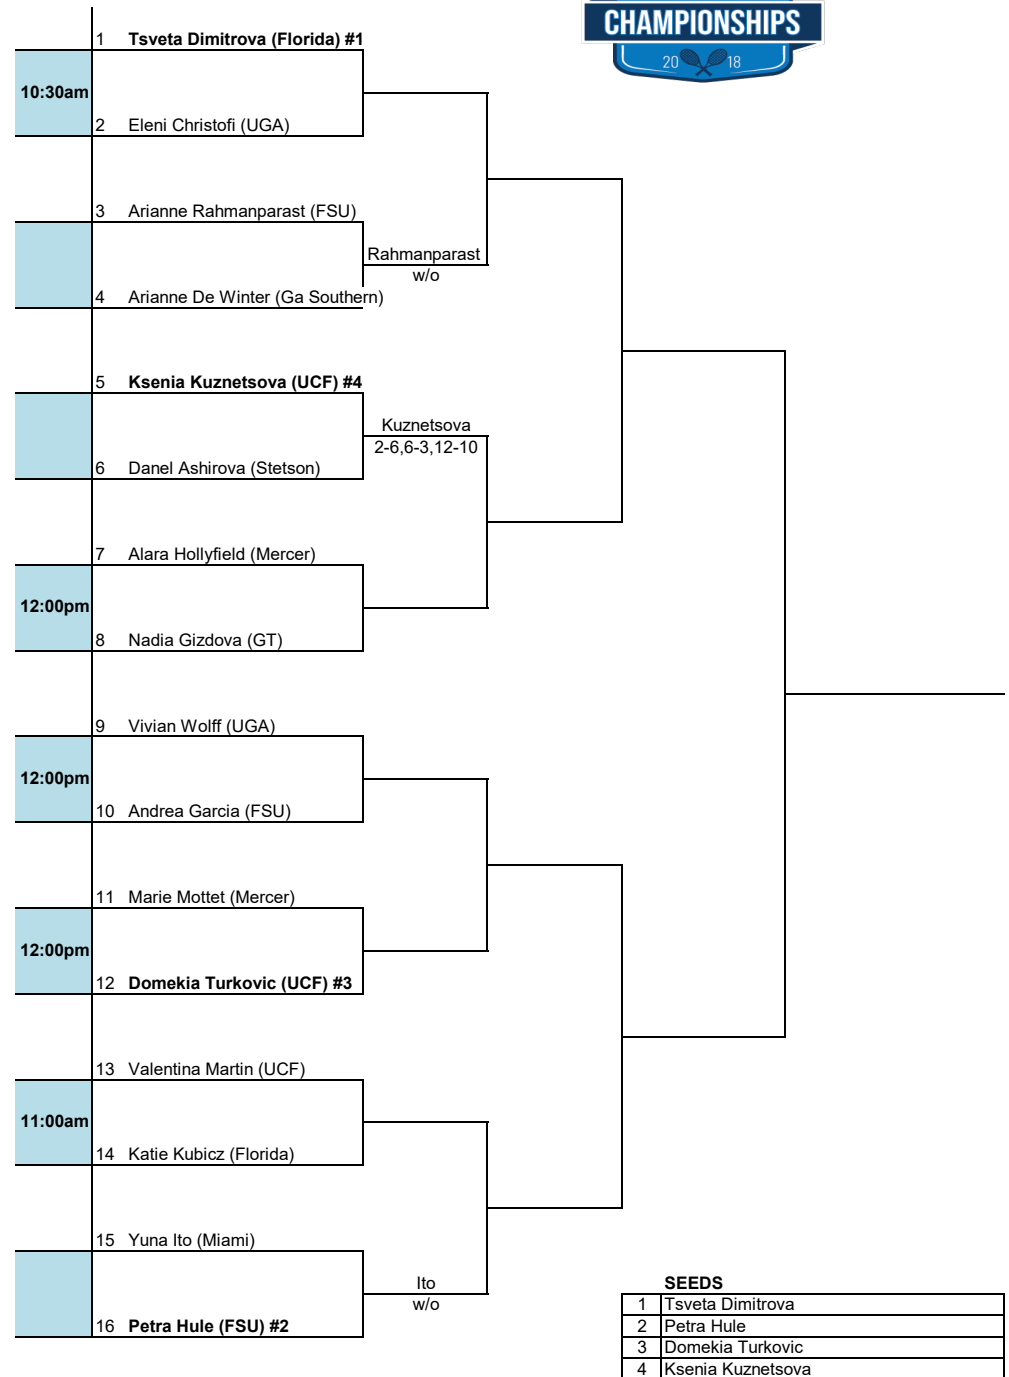

2018 ITA Regional Championships

Presented by Oracle

Hosted by Georgia Tech * 10/18/18-10/22/18

Doubles Main Draw

Seeds	
1	Hule/Oparenovic
2	Touly/Salas
3	Mikulski/Garcia
4	Jokic/Christofi
5	Gonzalez/Coppoc
6	Jarlskog/Dimitrova
7	Jones/Said
8	McKessler/Emma

2018 ITA Regional Championships

Presented by Oracle

Hosted by Georgia Tech * 10/18/18-10/22/18

Consolation Singles 1st Round Losers

2018 ITA Regional Championships

Presented by Oracle

Hosted by Georgia Tech * 10/18/18-10/22/18

Consolation Singles 2nd Round Losers

2018 ITA Regional Championships

Presented by Oracle

Hosted by Georgia Tech * 10/18/18-10/22/18

Consolation Doubles 1st Round Losers

SEEDS	
1	Touly/Salas
2	Kuznetsova/Turkovic
3	Klaric/Dzenga
4	Kubicz/Zein