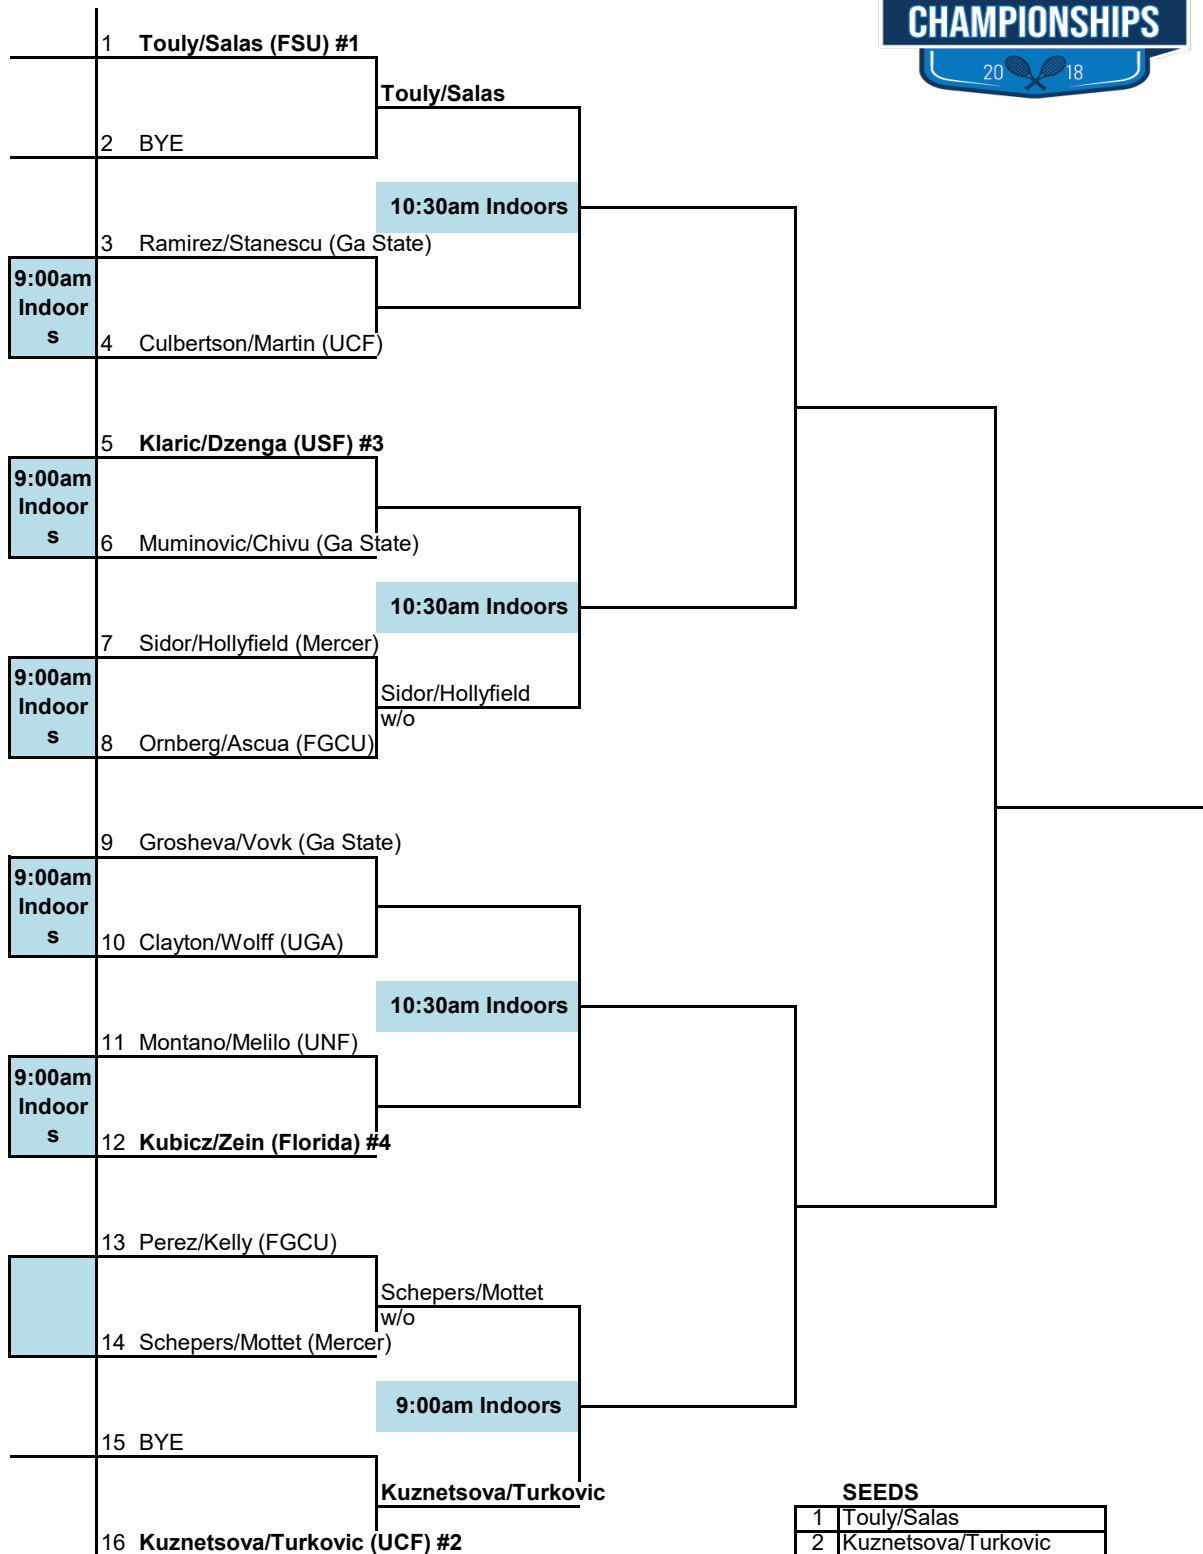

2018 ITA Regional Championships

Presented by Oracle

Hosted by Georgia Tech * 10/18/18-10/22/18

Doubles Main Draw

Seeds	
1	Hule/Oparenovic
2	Touly/Salas
3	Mikulski/Garcia
4	Jokic/Christofi
5	Gonzalez/Coppoc
6	Jarlskog/Dimitrova
7	Jones/Said
8	McKessler/Emma

Consolation Singles 2nd Round Losers

2018 ITA Regional Championships

Presented by Oracle

Hosted by Georgia Tech * 10/18/18-10/22/18

Consolation Doubles 1st Round Losers

SEEDS	
1	Touly/Salas
2	Kuznetsova/Turkovic
3	Klaric/Dzenga
4	Kubicz/Zein