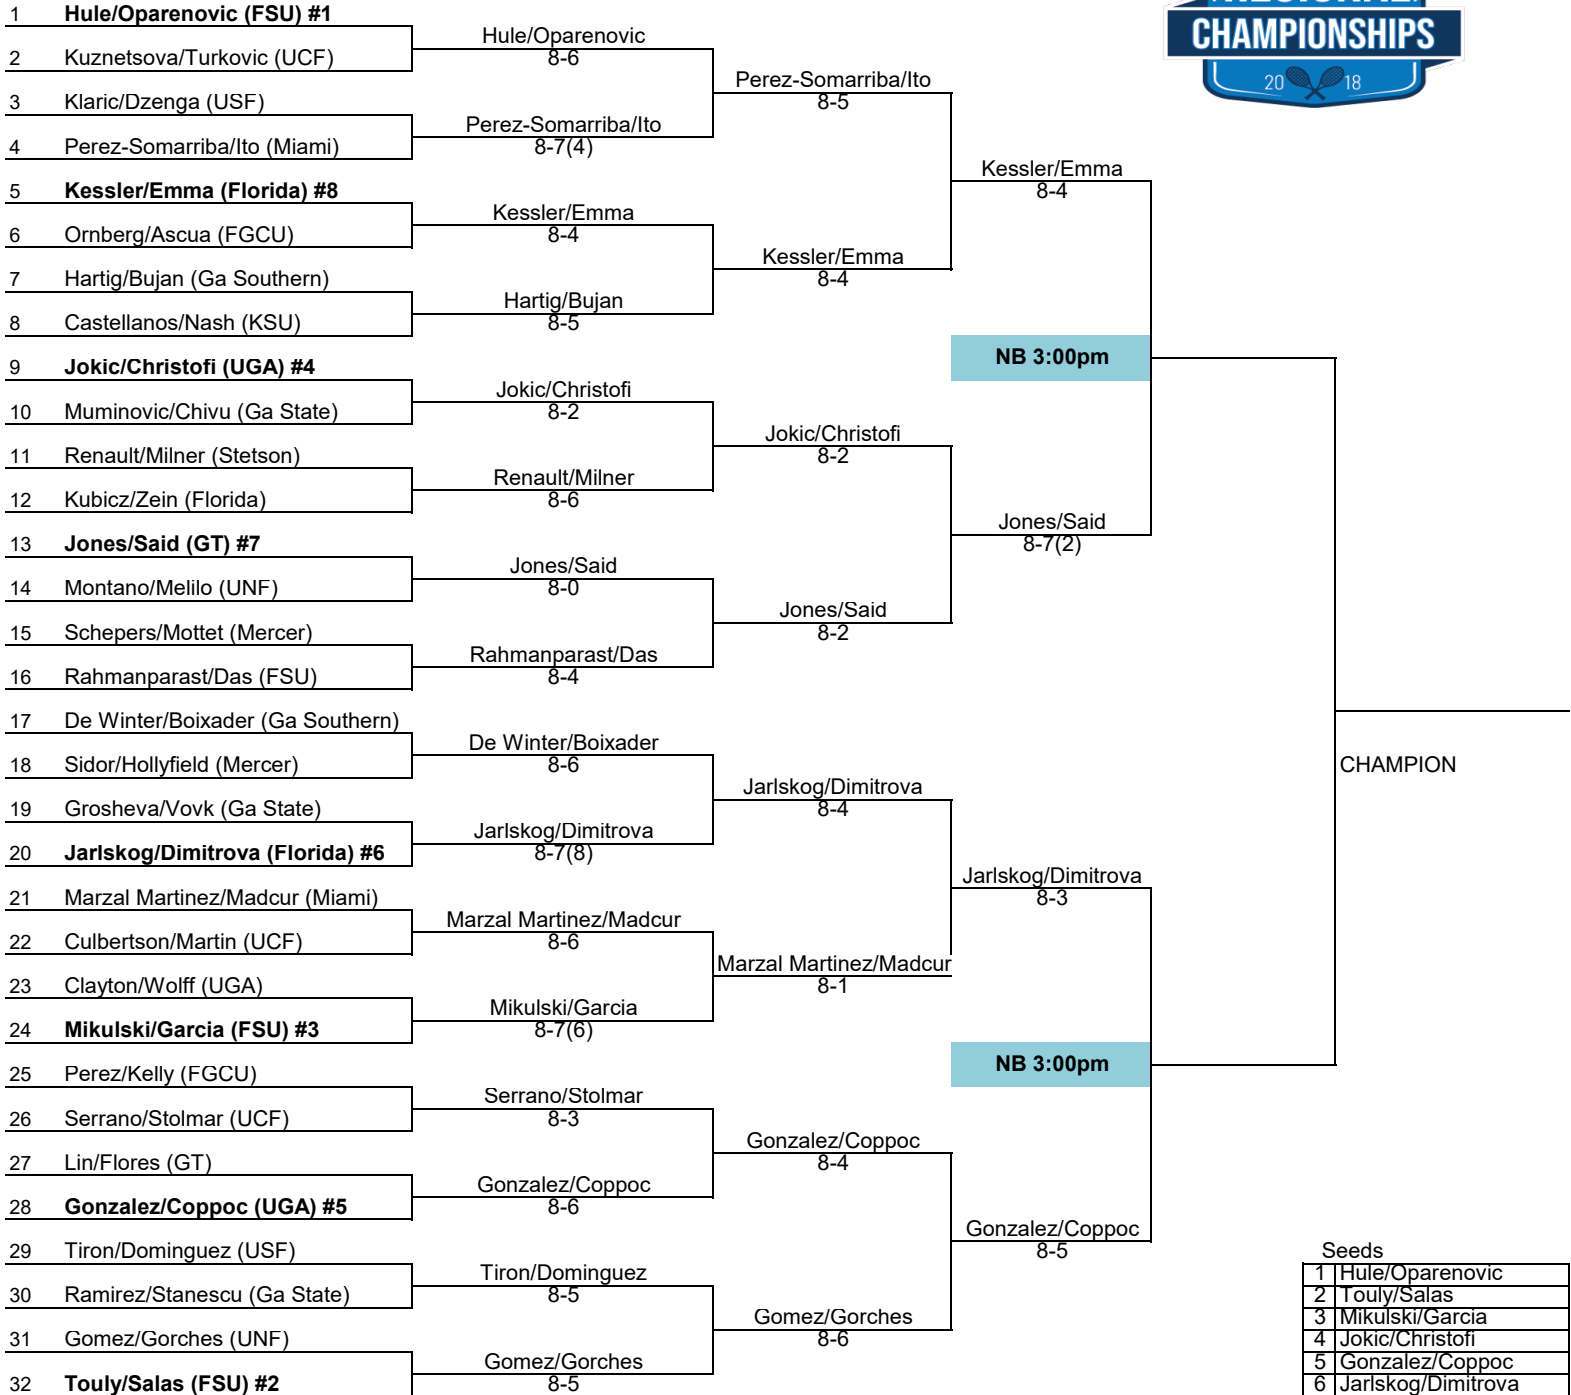

SEEDS 1-8

1	Carla Touly
2	Kenya Jones
3	Ana Oparenovic
4	McCartney Kessler
5	Ida Jarlskog
6	Tsveta Dimitrova
7	Marta Gonzalez
8	Morgan Coppoc

WINNER

SEEDS 9-16

9	Petra Hule
10	Rebeka Stolmar
11	Emmanuell Salas
12	Lucia Marzal
13	Domenika Turkovic
14	Ksenia Kuzentsova
15	Victoria Emma
16	Valeriya Deminova

2018 ITA Regional Championships

Presented by Oracle

Hosted by Georgia Tech * 10/18/18-10/22/18

Doubles Main Draw

Seeds	
1	Hule/Oparenovic
2	Touly/Salas
3	Mikulski/Garcia
4	Jokic/Christofi
5	Gonzalez/Coppoc
6	Jarlskog/Dimitrova
7	Jones/Said
8	McKessler/Emma