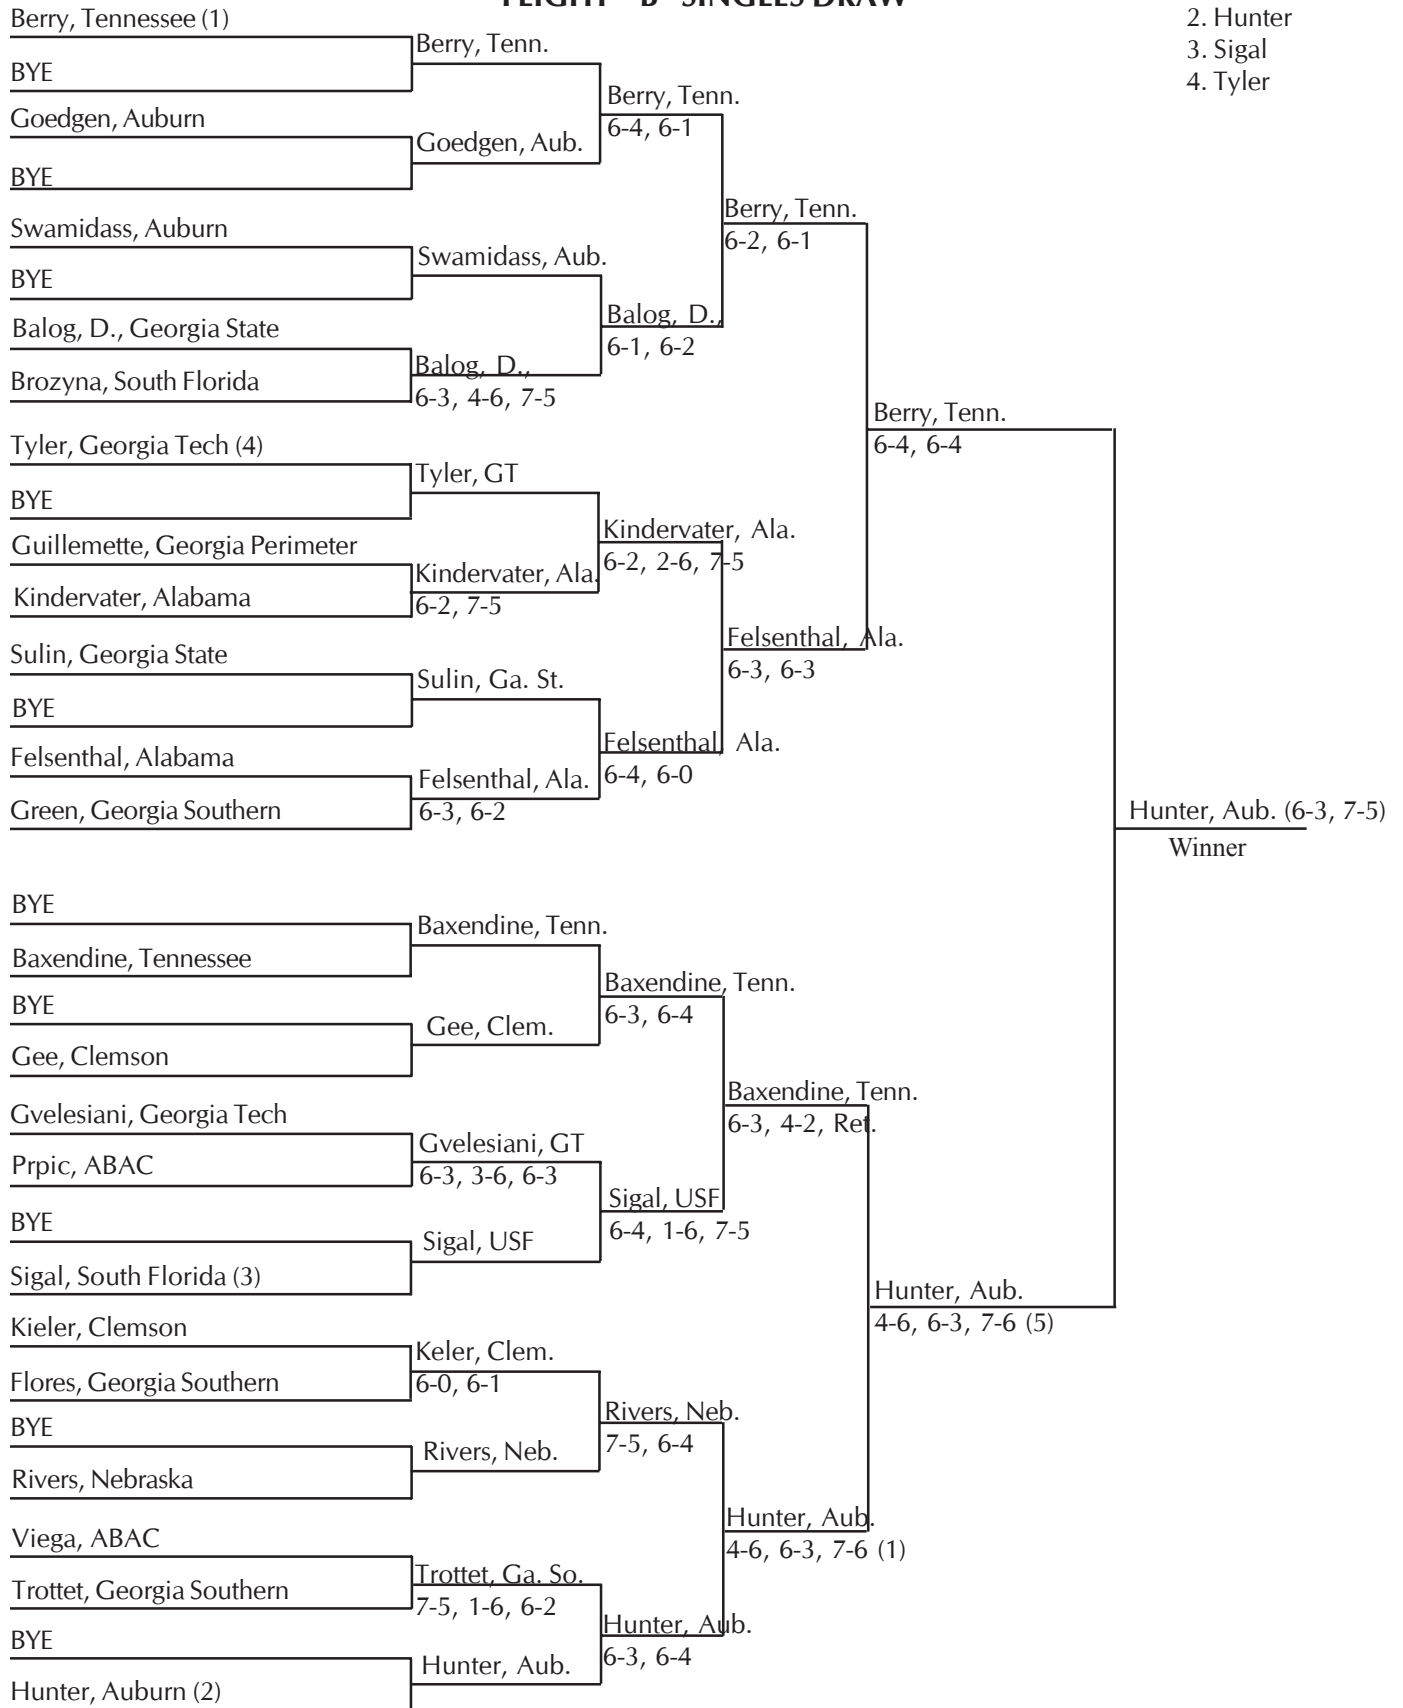

2004 Georgia Tech Fall Invitational

October 8-10, 2004

Bill Moore Tennis Center, Atlanta, Ga.

FLIGHT "A" SINGLES DRAW

SEEDED PLAYERS

1. Muguruza
2. Rozek
3. Techerveniachki
4. Balog, S.
5. Rodriguez
6. Barthel

2004 Georgia Tech Fall Invitational

October 8-10, 2004

Bill Moore Tennis Center, Atlanta, Ga.

FLIGHT "A" SINGLES CONSOLATION DRAW

2004 Georgia Tech Fall Invitational

October 8-10, 2004

Bill Moore Tennis Center, Atlanta, Ga.

FLIGHT "B" SINGLES DRAW

SEEDED PLAYERS

1. Berry
2. Hunter
3. Sigal
4. Tyler

2004 Georgia Tech Fall Invitational

October 8-10, 2004

Bill Moore Tennis Center, Atlanta, Ga.

FLIGHT "B" SINGLES CONSOLATION DRAW

2004 Georgia Tech Fall Invitational