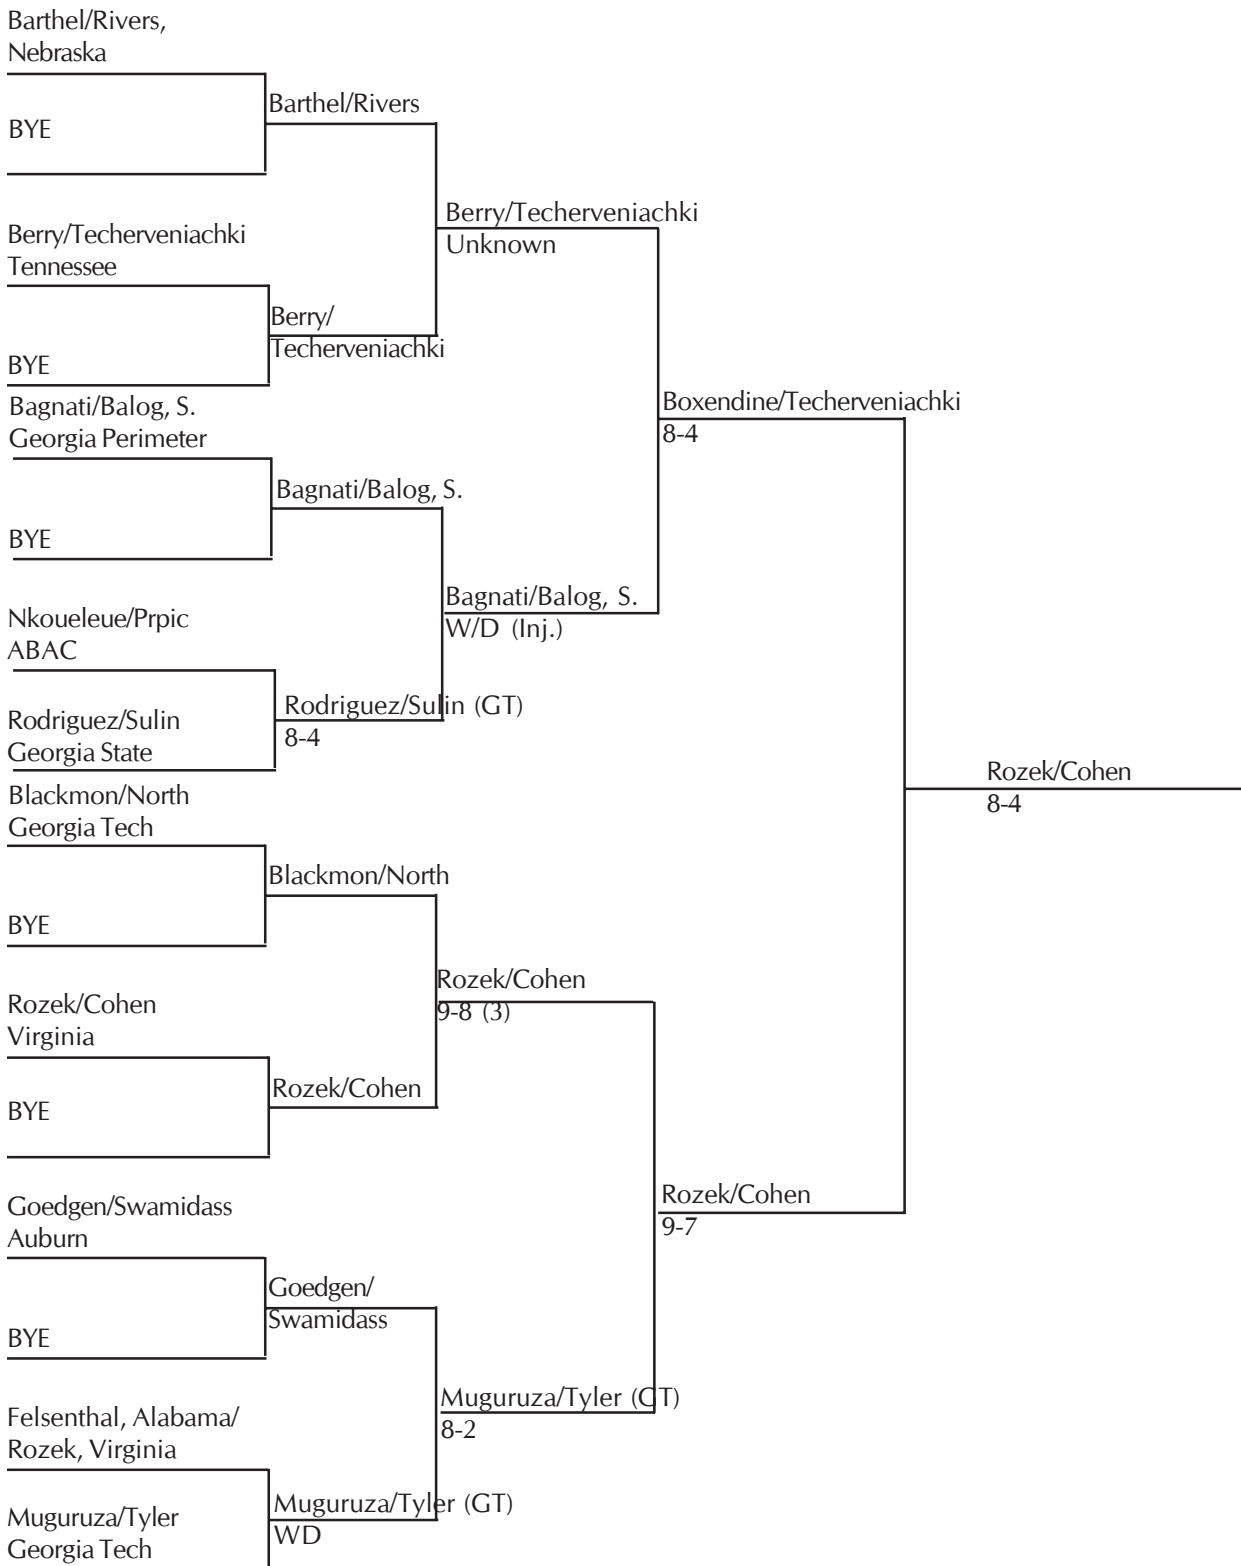

2004 Georgia Tech Fall Invitational

October 8-10, 2004

Bill Moore Tennis Center, Atlanta, Ga.

FLIGHT "A" SINGLES DRAW

SEEDED PLAYERS

1. Muguruza
2. Rozek
3. Techerveniachki
4. Balog, S.
5. Rodriguez
6. Barthel

2004 Georgia Tech Fall Invitational

October 8-10, 2004

Bill Moore Tennis Center, Atlanta, Ga.

FLIGHT "A" SINGLES CONSOLATION DRAW

2004 Georgia Tech Fall Invitational

October 8-10, 2004

Bill Moore Tennis Center, Atlanta, Ga.

FLIGHT "B" SINGLES DRAW

SEEDED PLAYERS

1. Berry
2. Hunter
3. Sigal
4. Tyler

2004 Georgia Tech Fall Invitational

October 8-10, 2004

Bill Moore Tennis Center, Atlanta, Ga.

FLIGHT "B" SINGLES CONSOLATION DRAW

2004 Georgia Tech Fall Invitational

October 8-10, 2004

Bill Moore Tennis Center, Atlanta, Ga.

TOP HALF DOUBLES DRAW

2004 Georgia Tech Fall Invitational

October 8-10, 2004

Bill Moore Tennis Center, Atlanta, Ga.

BOTTOM HALF DOUBLES DRAW