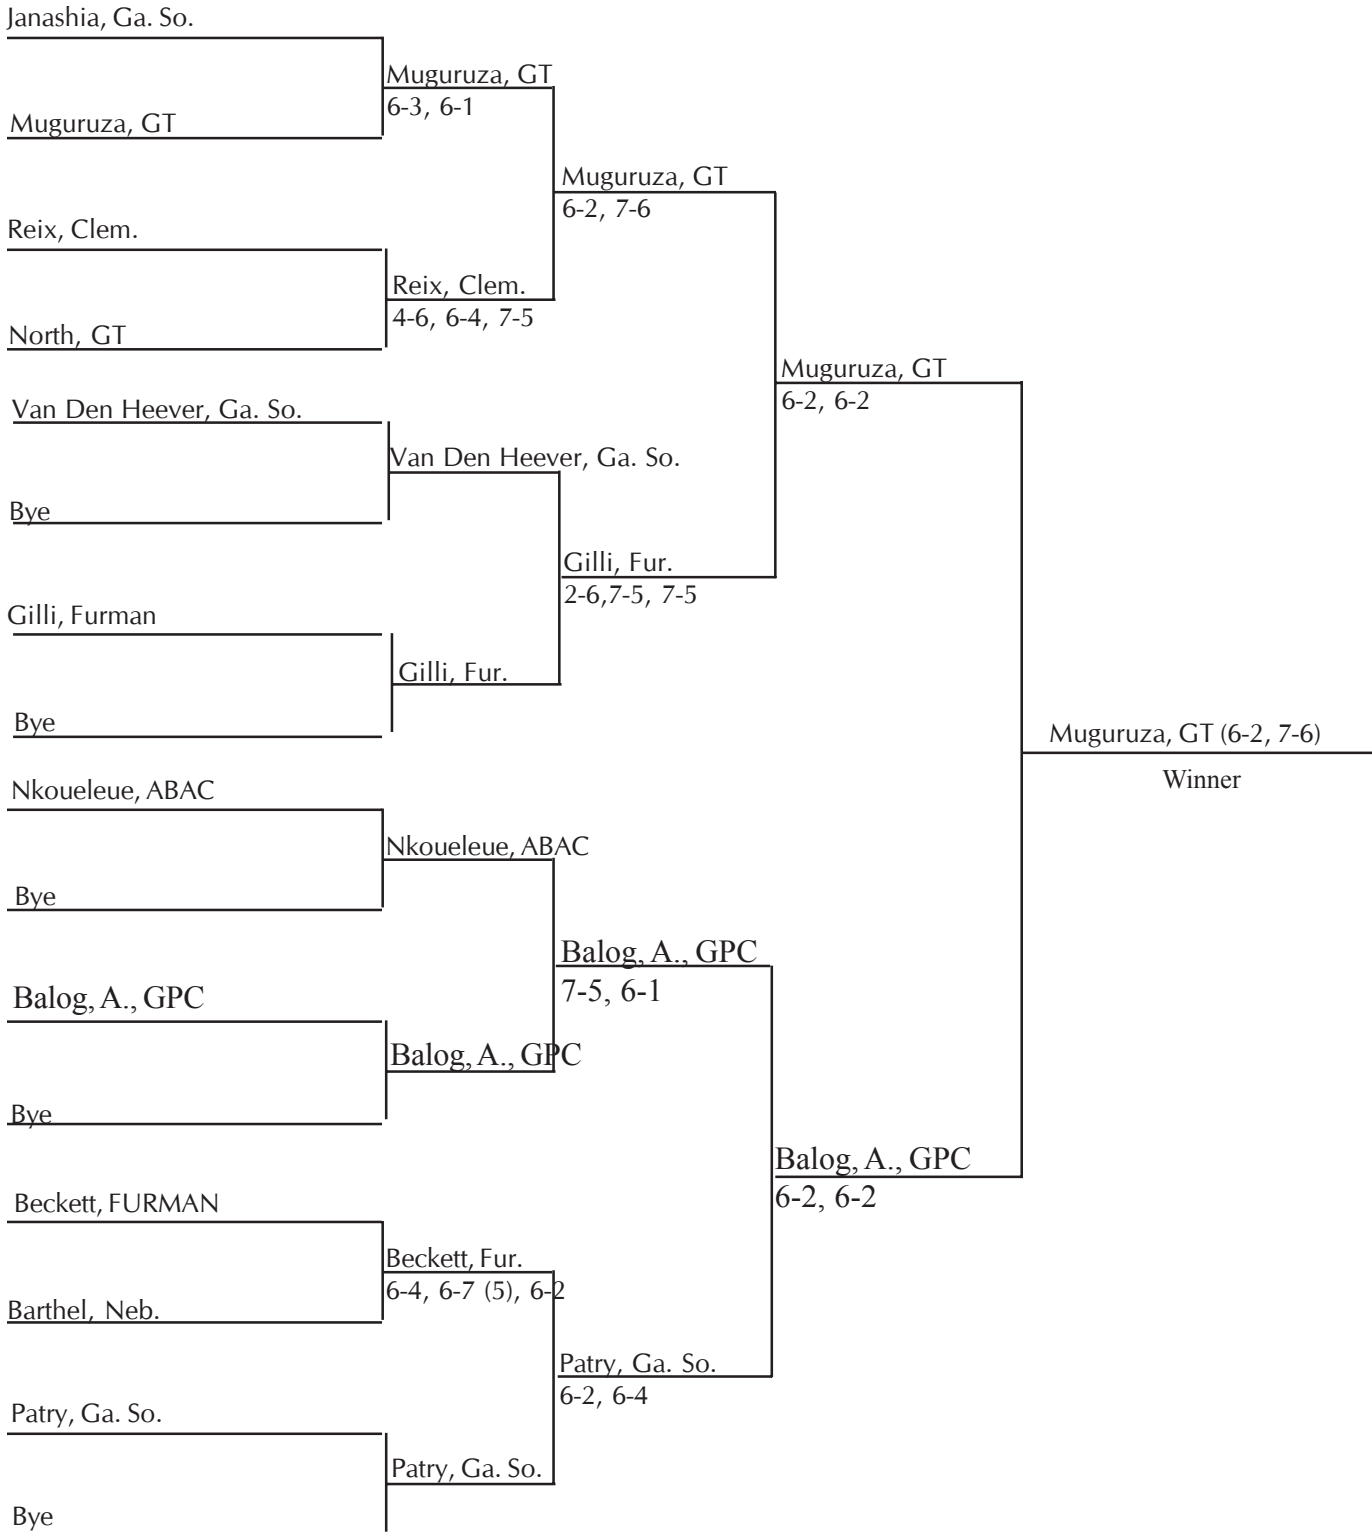

2004 Georgia Tech Fall Invitational

October 8-10, 2004

Bill Moore Tennis Center, Atlanta, Ga.

FLIGHT "A" SINGLES DRAW

SEEDED PLAYERS

1. Muguruza
2. Rozek
3. Techerveniachki
4. Balog, S.
5. Rodriguez
6. Barthel

2004 Georgia Tech Fall Invitational

October 8-10, 2004

Bill Moore Tennis Center, Atlanta, Ga.

FLIGHT "A" SINGLES CONSOLATION DRAW

2004 Georgia Tech Fall Invitational

October 8-10, 2004

Bill Moore Tennis Center, Atlanta, Ga.

FLIGHT "B" SINGLES DRAW

SEEDED PLAYERS

1. Berry
2. Hunter
3. Sigal
4. Tyler

2004 Georgia Tech Fall Invitational

October 8-10, 2004

Bill Moore Tennis Center, Atlanta, Ga.

FLIGHT "B" SINGLES CONSOLATION DRAW

2004 Georgia Tech Fall Invitational