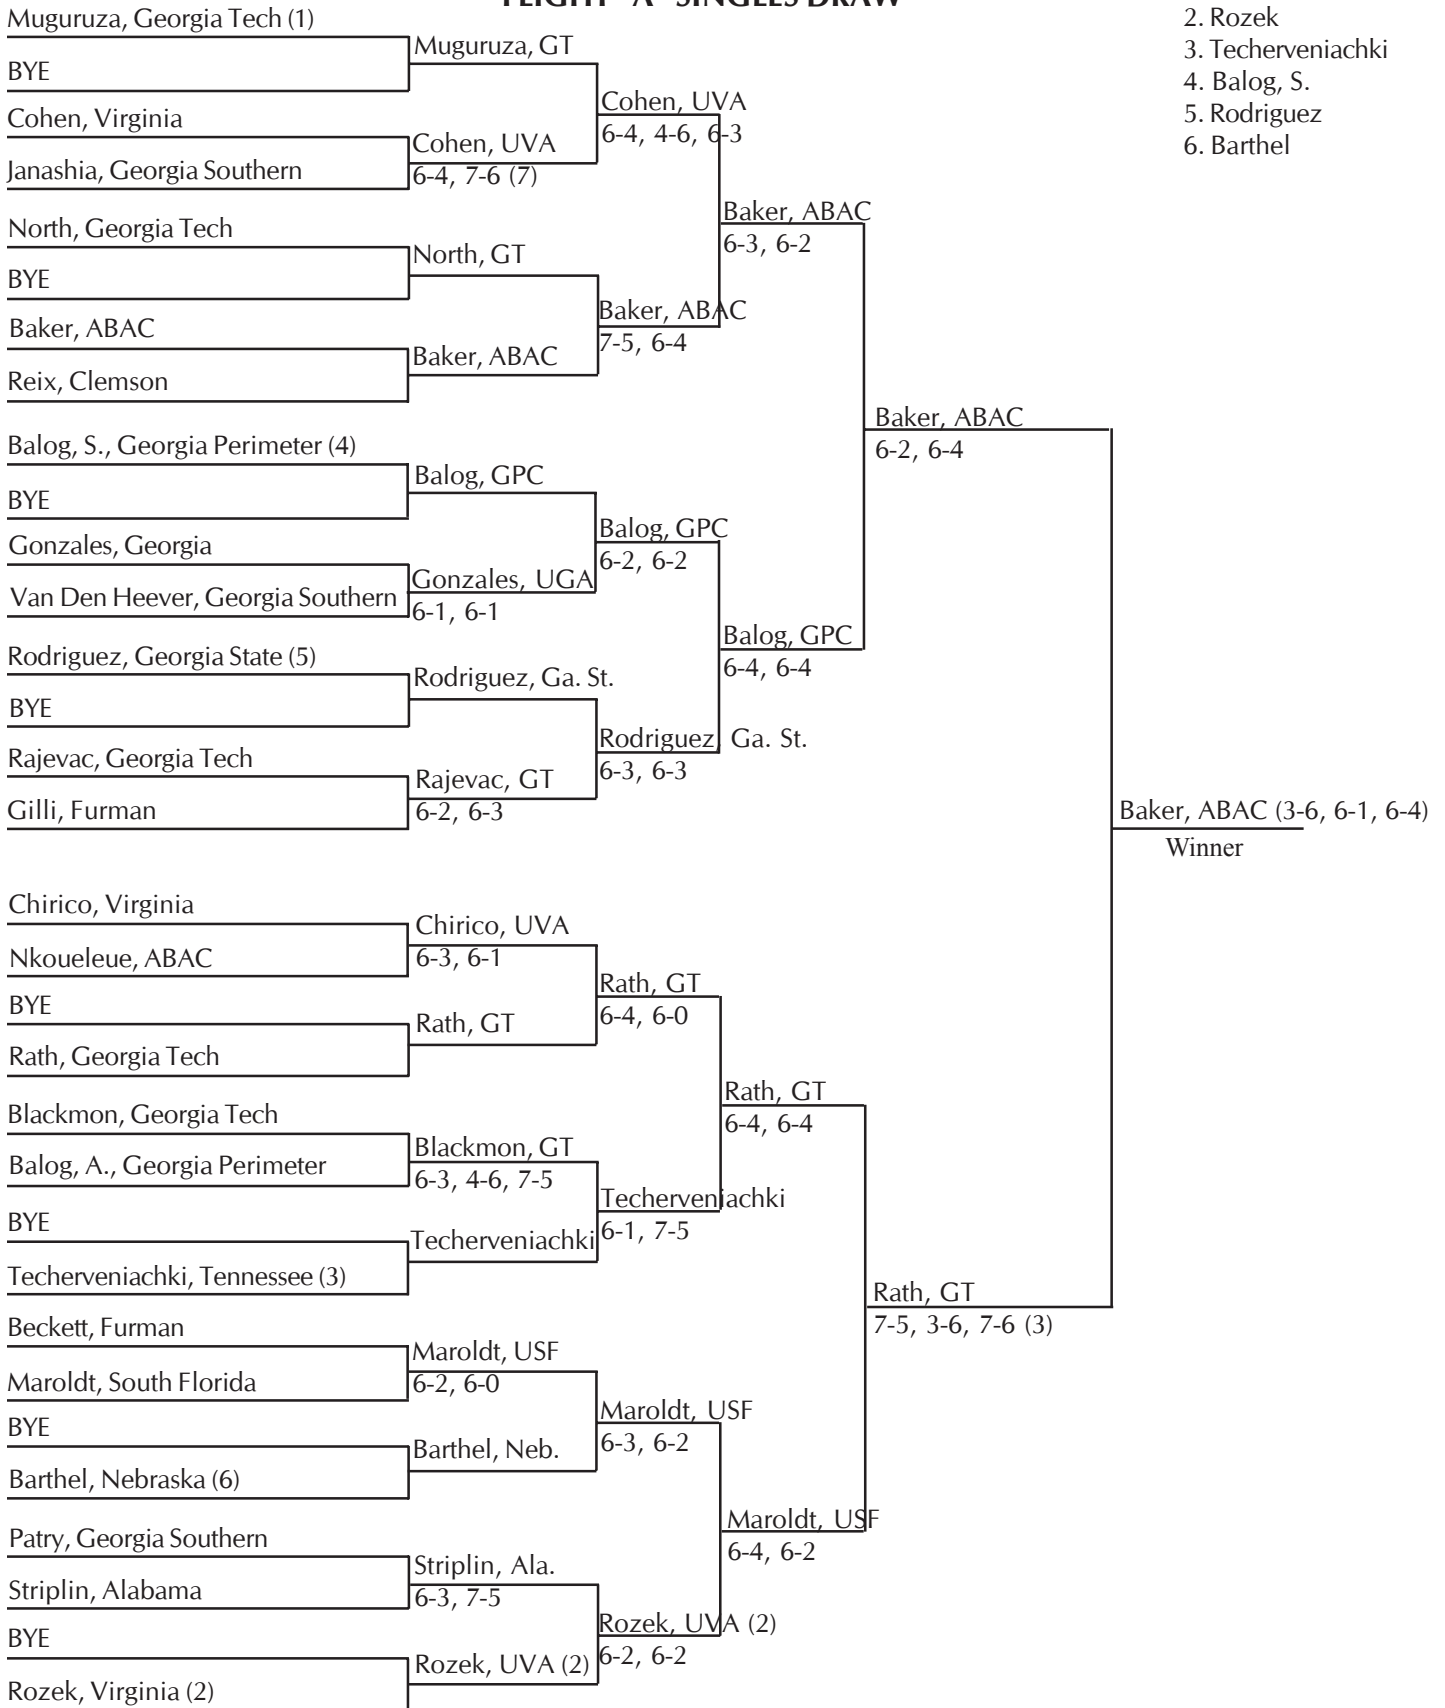

2004 Georgia Tech Fall Invitational

October 8-10, 2004

Bill Moore Tennis Center, Atlanta, Ga.

FLIGHT "A" SINGLES DRAW

SEEDED PLAYERS

1. Muguruza
2. Rozek
3. Techerveniachki
4. Balog, S.
5. Rodriguez
6. Barthel

2004 Georgia Tech Fall Invitational

October 8-10, 2004

Bill Moore Tennis Center, Atlanta, Ga.

FLIGHT "A" SINGLES CONSOLATION DRAW

2004 Georgia Tech Fall Invitational

October 8-10, 2004

Bill Moore Tennis Center, Atlanta, Ga.

FLIGHT "B" SINGLES DRAW

SEEDED PLAYERS

1. Berry
2. Hunter
3. Sigal
4. Tyler

2004 Georgia Tech Fall Invitational

October 8-10, 2004

Bill Moore Tennis Center, Atlanta, Ga.

FLIGHT "B" SINGLES CONSOLATION DRAW

2004 Georgia Tech Fall Invitational