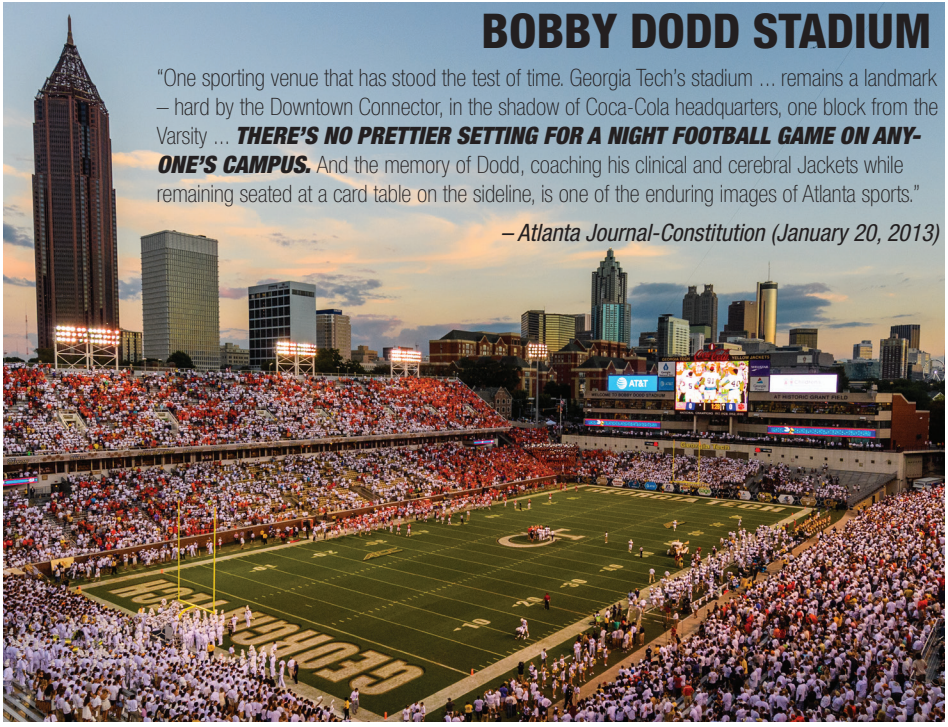

BOBBY DODD STADIUM

"One sporting venue that has stood the test of time. Georgia Tech's stadium ... remains a landmark – hard by the Downtown Connector, in the shadow of Coca-Cola headquarters, one block from the Varsity ... **THERE'S NO PRETTIER SETTING FOR A NIGHT FOOTBALL GAME ON ANY-ONE'S CAMPUS.** And the memory of Dodd, coaching his clinical and cerebral Jackets while remaining seated at a card table on the sideline, is one of the enduring images of Atlanta sports."

– *Atlanta Journal-Constitution (January 20, 2013)*